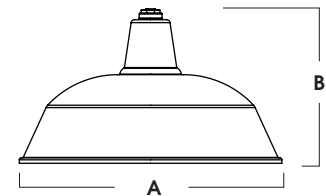

LUMENS / WATTAGE DATA				
PART NUMBER	SOURCE LUMENS <sup>1</sup>	DELIVERED LUMENS <sup>2</sup>	SYSTEM WATTS	LPW
WS2414GV15L	1500	1233	10	122
WS2414GV27L	2700	2146	18	119
WS2414GV37L	3700	3106	26	119
WS2414GV55L	5500	4567	39	117

## DIMENSIONS

Dimensioned with WS2414GV

SERIES	A	B	WEIGHT
WS2414GV	24.1	14.1	10 lbs
WS3617GV	36.0	17.1	15 lbs