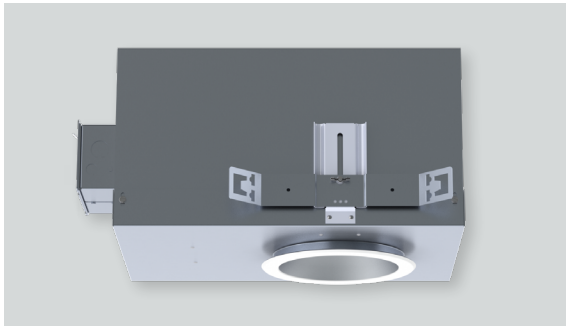

4" ROUND LED IC DOWNLIGHT

OS SERIES / 3000 LUMENS MAX

recessed fixtures

A	B	C	D	S1	S2
8.7	.625	18.3	12.1	4.0	5.4
221.0 mm	15.9 mm	464.8 mm	307.3 mm	101.6 mm	137.2 mm

SGICE4LEDOS - TRIM FLANGE / IC RATED

APPLICATION

4" LED Recessed open aperture downlight for Insulated Ceiling installations for general downlighting.

FEATURES

Two-stage optical system for smooth light distribution. Zhaga International Standard LED module for ease of maintenance and replacement. Shallow plenum design. Tool-less LED module, driver and J-Box access. Multi-Bar mounting brackets. BH27 Standard mounting bars included. Posi-lock trim retention torsion springs. Integral 0.625" collar.

TRIM FINISH

A variety of architectural powdercoat and anodized finishes are available.

Matte white flange is standard.

ELECTRONICS

LED module features high brightness white Osram LEDs. 3-step MacAdam Ellipse binning and CRI 84 minimum. Full range of electronic 120V/277V and dimming drivers.

CONSTRUCTION

Housing/frame constructed of #20 ga. galvanized steel to resist corrosion. Self-flanged one piece trim spun from 0.063" thick high purity aluminum and finished to specification.

Passive machined aluminum heatsink.