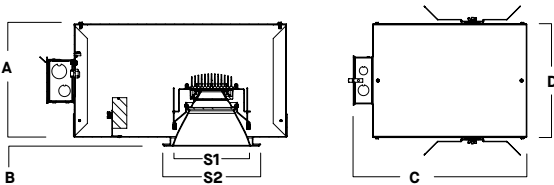

4" ROUND LED IC DOWNLIGHT

OS SERIES / 3000 LUMENS MAX

recessed fixtures

A	B	C	D	S1	S2
8.7	.625	18.3	12.1	4.0	5.4
221.0 mm	15.9 mm	464.8 mm	307.3 mm	101.6 mm	137.2 mm

SGICE4LEDOS - TRIM FLANGE / IC RATED

APPLICATION

4" LED Recessed open aperture downlight for Insulated Ceiling installations for general downlighting.

FEATURES

Two-stage optical system for smooth light distribution. Zhaga International Standard LED module for ease of maintenance and replacement. Shallow plenum design. Tool-less LED module, driver and J-Box access. Multi-Bar mounting brackets. BH27 Standard mounting bars included. Posi-lock trim retention torsion springs. Integral 0.625" collar.

TRIM FINISH

A variety of architectural powdercoat and anodized finishes are available.

Matte white flange is standard.

ELECTRONICS

LED module features high brightness white Osram LEDs. 3-step MacAdam Ellipse binning and CRI 84 minimum. Full range of electronic 120V/277V and dimming drivers.

CONSTRUCTION

Housing/frame constructed of #20 ga. galvanized steel to resist corrosion. Self-flanged one piece trim spun from 0.063" thick high purity aluminum and finished to specification.

Passive machined aluminum heatsink.

CODE COMPLIANCE

BAA Compliant. IC rated. ETL certified to meet US and Canadian standards. Suitable for dry or damp locations. Optional Wet location. LM79/LM80/TM21 data available. Manufactured and tested to UL standards No. 1598/8750.

WATTAGE / LUMENS DATA		
PART NUMBER	SOURCE LUMENS¹	SYSTEM WATTS
SGICE4LEDOS10L	1100	11
SGICE4LEDOS15L	1500	13
SGICE4LEDOS20L	2000	20
SGICE4LEDOS30L	3000	28

SERIES	LUMENS¹	CCT	DRIVER / VOLTAGE²	OPTIONS³	TRIM	FINISH	TRIM OPTIONS		
SGICE4LEDOS	10L	1100 Lm	27K 2700K	E_ Electronic Driver	1 120V 2 277V	AR4223OS	MW⁶ Matte White MB Matte Black SG Semi-Diffuse HZ Haze Full Diffuse PT Platinum Silver BZ Bronze OB Oil Rubbed Bronze CH Charcoal AS Anodic Sapphire AN Anodic Natural AC Anodic Champagne AZ Anodic Bronze AK Anodic Black AM Anodic Malachite SN Sun Gold CO Copper Metallic GH Graphite CC⁹ Custom Color		
	15L	1500 Lm	30K 3000K	DS10_ 10%, 0-10V				BH27⁴ 27" Solid Bars H12 12" - 24" Expandable Bars H06 6" - 12" Expandable Bars CB24 24" C-Channel Bars	SO⁰ Micro Prism Solite™ Lens GL Clear Glass Lens FG Frosted Glass Lens GS Gasket WL Wet Location PF¹¹ Polished Flange AMB Anti-Microbial Finish
	20L	2000 Lm	35K 3500K	DO10_ 1%, 0-10V				FS Fusing EB Black Housing CR Corrosion Resistant	
	30L	3000 Lm	40K 4000K	DS2W1 1%, ELV/MLV, 120V DLTE1 1% Lutron® 2-Wire Forward Phase, 120V DL3E_ 1% Lutron® EcoSystem®, Fade EL10_ 1%, eldoLED ED01_ 0.1%, eldoLED DALI_ DALI Control				PR⁵ Deep Ceiling Extension GR Goof Ring ZIG⁶ ZigBee Module BLU⁶ Bluetooth LE EMRM⁷ Remote EM Battery Pack AMB Anti-Microbial Finish	

EXAMPLE: SGICE4LEDOS20L35KE1/AR4223OSSGSO

NOTES: