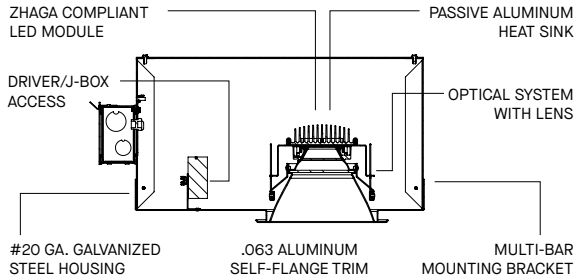

4" ROUND LED IC DOWNLIGHT

OS SERIES / 3000 LUMENS MAX

recessed fixtures

A	B	C	D	S1	S2
8.7	.625	18.3	12.1	4.0	5.4
221.0 mm	15.9 mm	464.8 mm	307.3 mm	101.6 mm	137.2 mm

SGICE4LEDOS - TRIM FLANGE / IC RATED

APPLICATION

4" LED Recessed open aperture downlight for Insulated Ceiling installations for general downlighting.

FEATURES

Two-stage optical system for smooth light distribution. Zhaga International Standard LED module for ease of maintenance and replacement. Shallow plenum design. Tool-less LED module, driver and J-Box access. Multi-Bar mounting brackets. BH27 Standard mounting bars included. Posi-lock trim retention torsion springs. Integral 0.625" collar.

TRIM FINISH

A variety of architectural powdercoat and anodized finishes are available.

Matte white flange is standard.

ELECTRONICS

LED module features high brightness white Osram LEDs. 3-step MacAdam Ellipse binning and CRI 84 minimum. Full range of electronic 120V/277V and dimming drivers.

CONSTRUCTION

Housing/frame constructed of #20 ga. galvanized steel to resist corrosion. Self-flanged one piece trim spun from 0.063" thick high purity aluminum and finished to specification.

Passive machined aluminum heatsink.

CODE COMPLIANCE

BAA Compliant. IC rated. ETL certified to meet US and Canadian standards. Suitable for dry or damp locations. Optional Wet location. LM79/LM80/TM21 data available. Manufactured and tested to UL standards No. 1598/8750.

WATTAGE / LUMENS DATA		
PART NUMBER	SOURCE LUMENS¹	SYSTEM WATTS
SGICE4LEDOS10L	1100	11
SGICE4LEDOS15L	1500	13
SGICE4LEDOS20L	2000	20
SGICE4LEDOS30L	3000	28

SERIES	LUMENS¹	CCT	DRIVER / VOLTAGE²	OPTIONS³	TRIM	FINISH	TRIM OPTIONS		
SGICE4LEDOS	10L	1100 Lm	27K 2700K	E_ Electronic Driver	1 120V 2 277V	AR4223OS	MW⁶ Matte White MB Matte Black SG Semi-Diffuse HZ Haze Full Diffuse PT Platinum Silver BZ Bronze OB Oil Rubbed Bronze CH Charcoal AS Anodic Sapphire AN Anodic Natural AC Anodic Champagne AZ Anodic Bronze AK Anodic Black AM Anodic Malachite SN Sun Gold CO Copper Metallic GH Graphite CC⁹ Custom Color		
	15L	1500 Lm	30K 3000K	DS10_ 10%, 0-10V				BH27⁴ 27" Solid Bars H12 12" - 24" Expandable Bars H06 6" - 12" Expandable Bars CB24 24" C-Channel Bars	SO⁰ Micro Prism Solite™ Lens GL Clear Glass Lens FG Frosted Glass Lens GS Gasket WL Wet Location PF¹¹ Polished Flange AMB Anti-Microbial Finish
	20L	2000 Lm	35K 3500K	DO10_ 1%, 0-10V				FS Fusing EB Black Housing CR Corrosion Resistant	
	30L	3000 Lm	40K 4000K	DS2W1 1%, ELV/MLV, 120V DLTE1 1% Lutron® 2-Wire Forward Phase, 120V DL3E_ 1% Lutron® EcoSystem®, Fade EL10_ 1%, eldoLED ED01_ 0.1%, eldoLED DALI_ DALI Control				PR⁵ Deep Ceiling Extension GR Goof Ring ZIG⁶ ZigBee Module BLU⁶ Bluetooth LE EMRM⁷ Remote EM Battery Pack AMB Anti-Microbial Finish	

EXAMPLE: SGICE4LEDOS20L35KE1/AR4223OSSGSO

NOTES: