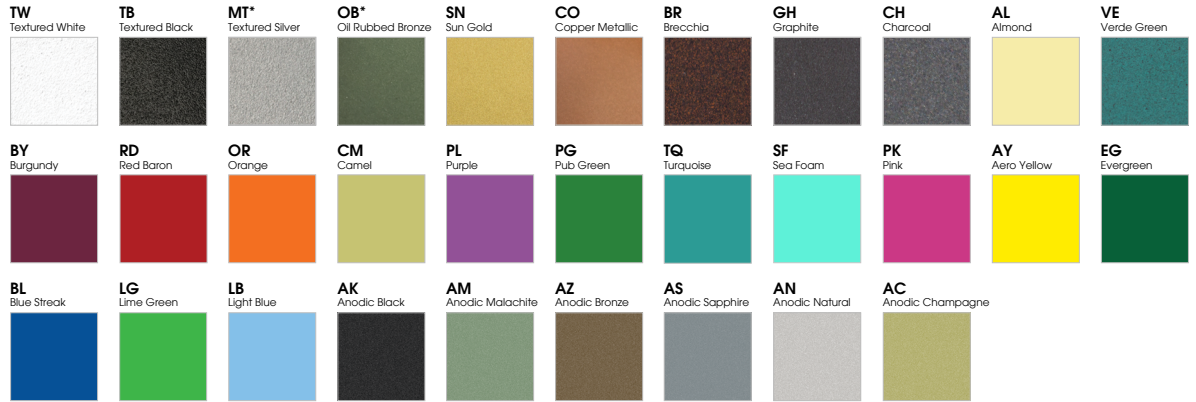

NOTE: NO PRINTED IMAGE CAN EQUAL THE EXACT COLOR OF FINISH ON METAL. SEE INDIVIDUAL SPECIFICATION SHEETS OR CONSULT FACTORY FOR ADDITIONAL INFORMATION.

TIER 1 STANDARD FINISHES

TIER 2 TYPICAL FINISHES

TIER 3 - SPECIAL METAL FINISHES

FINISH

Multi-stage polyester powder-coat process applied on our dedicated paint lines. Variety of standard and custom finishes are available. Matte White interior standard. Custom Color interior finishes available.