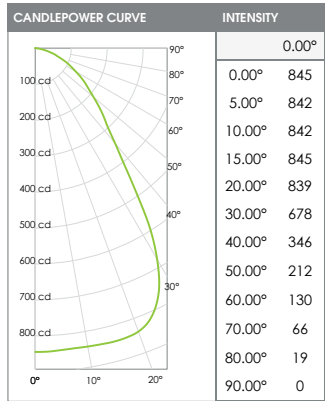

MINI ESPRESSO DIRECT PHOTOMETRIC DATA

ME0713DGV-27L35K-EX-MWI

Delivered Lumens: 1,494 CP at 0deg (Nadir): 845
Luminaire Watts: 18 CRI: 80+
LER: 83.00

LUMENS / WATTAGE DATA		
PART NUMBER	DELIVERED LUMENS¹	SYSTEM WATTS
ME0713DGV15L	854	10
ME0713DGV27L	1494	18

¹ Nominal Delivered Lumens at 35K