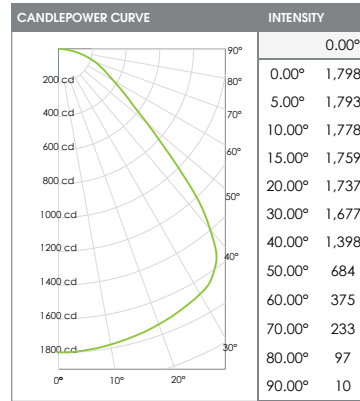

ESPRESSO DIRECT PHOTOMETRIC DATA

ME1314DGV-55L35K-EX-TF2

Delivered Lumens: 4,205 CP at 0deg (Nadir): 1,798
Luminaire Watts: 39 CRI: 80+
LER: 107.82

LUMENS / WATTAGE DATA		
PART NUMBER	DELIVERED LUMENS¹	SYSTEM WATTS
ME1314DGV15L	1135	10
ME1314DGV27L	1934	18
ME1314DGV37L	2859	26
ME1314DGV55L	4205	30

¹ Nominal Delivered Lumens at 35K