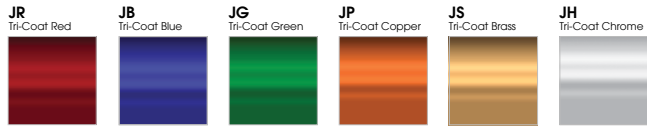

TIER 4 - TRI-COAT FINISHES ONLY AVAILABLE ON MINI ESPRESSO

CUSTOM COLOR FINISHES

CONTACT FACTORY
CC Custom Color

*UNAVAILABLE FOR WET LOCATION