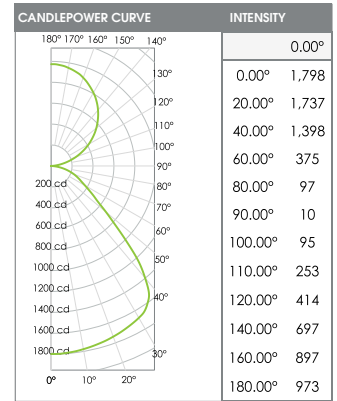

ESPRESSO DIRECT / INDIRECT PHOTOMETRIC DATA

ME1314UDGV-37LGL-55LTF2-35K-EX-MWI

Delivered Lumens: 6,905 CP at 0deg (Nadir): 1,798
Luminaire Watts: 65 CRI: 80
LER: 106.23

LUMENS / WATTAGE DATA		
PART NUMBER	DELIVERED LUMENS¹	SYSTEM WATTS
ME1314UDGV15L15L	2179	20
ME1314UDGV27L27L	3774	36
ME1314UDGV37L37L	5550	52
ME1314UDGV37L55L	6905	65

¹ Nominal Delivered Lumens at 35K

ELECTRONICS

LED system features high brightness white LED's, 3-step MacAdam Ellipse binning. Standard CRI: 80+. Higher CRI, R9 and custom configurations are available; consult factory. Choice of electronic 120V/277V and dimming drivers.

FINISH

Multi-stage polyester powder-coat process applied on our dedicated paint lines. Variety of standard and custom finishes are available. Matte White interior standard. Custom Color interior finishes available.

CODE COMPLIANCE

BAA compliant. ETL certified to meet American and Canadian standards. Manufactured and tested to UL standards No. 1598/8750. Suitable for dry or damp locations. IES files available online.