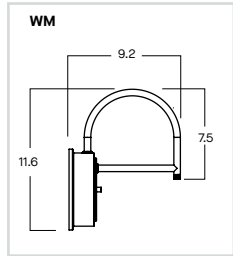

MOUNTING & ACCESSORIES

SOME OPTIONS NOT AVAILABLE ON ALL FIXTURES, CONSULT SPECIFICATION SHEETS. SEE INDIVIDUAL SPECIFICATION SHEETS OR CONSULT FACTORY FOR ADDITIONAL INFORMATION. NOTE: THIS IS TYPICAL OF RLM SPECIFICATION FOR MOUNTING. INDIVIDUAL FIXTURES OR PROJECTS MAY HAVE SPECIALIZED REQUIREMENTS.

WALL MOUNTING

CEILING MOUNTING

RDC5 - SMALL DRIVER CANOPY (STANDARD) MOUNTS TO 4" OCTO J-BOX	HM* HANG STRAIGHT 45° SWIVEL 5/8" OD STEM - 3/8" IP ORDER: HM (Length) SPECIFY LENGTH: HM3 - 3" HM24 - 24" HM6 - 6" HM36 - 36" HM12 - 12" HM48 - 48" HM18 - 18" HM72 - 72" HMLC(XX) Custom Length (Specify in Inches)	PM* RIGID PENDANT MOUNT RIGID 5/8" OD STEM - 3/8" IP ORDER: PM (Length) SPECIFY LENGTH: PM3 - 3" PM24 - 24" PM6 - 6" PM36 - 36" PM12 - 12" PM48 - 48" PM18 - 18" PM72 - 72" PMLC(XX) Custom Length (Specify in Inches)	AT** HANG STRAIGHT ALL THREAD 45° SWIVEL 5/8" OD STEM - 1/4" IP ORDER: AT (Length) SPECIFY LENGTH: AT12 - 12" AT24 - 24" AT36 - 36" AT48 - 48" AT60 - 60" AT72 - 72" FIELD CUT: THREADED PIPE FIELD LENGTH: 18" CUT PIPE COUPLER: 3/4" SHORTER CUT PIPE COUPLER: 3/4" SHORTER SLIP PIPE COUPLER OVER: THREADED PIPE	CD CORD / CABLE MOUNT SJ CORD WITH 1/16 SS CABLE ORDER: CD (Length) SPECIFY LENGTH: CD36 - 36" CD72 - 72" CD144 - 144" CDLC(XX) Custom Length (Specify in Inches)	CM CORD MOUNT SJ CORD WITH STRAIN RELIEF ORDER: CM (Length) SPECIFY LENGTH: CM36 - 36" CM72 - 72" CM144 - 144" CMLC(XX) Custom Length (Specify in Inches)

*MAXIMUM ONE PIECE STEM LENGTH IS 72". **MAXIMUM ONE PIECE STEM LENGTH IS 36". LONGER LENGTHS ARE POSSIBLE USING MULTIPLE STEMS AND COUPLERS.
**ORDER IN 12" INCREMENTS. ODD SIZES MAY BE FIELD CUT