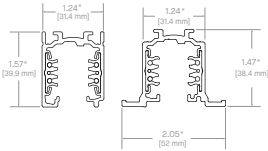

ARCHITECTURAL ADAPTORS & SYSTEMS

OT2D
SURFACE / SUSPENDED / RECESSED
120V
2 CIRCUIT / 2 NEUTRAL
0-10V CONTROL

HOT2D
SURFACE / SUSPENDED / RECESSED
277V
2 CIRCUIT / 2 NEUTRAL
0-10V CONTROL

TEK100
SURFACE / SUSPENDED
120V
2 CIRCUIT / 2 NEUTRAL
SWITCHABLE