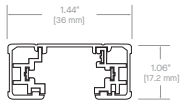

COMMERCIAL ADAPTOR & SYSTEM

BET
SURFACE / SUSPENDED
120V
1 CIRCUIT / 1 NEUTRAL