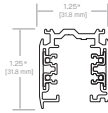

ARCHITECTURAL ADAPTORS & SYSTEMS

OT2D
SURFACE / SUSPENDED / RECESSED
120V
2 CIRCUIT / 2 NEUTRAL
0-10V CONTROL

HOT2D
SURFACE / SUSPENDED / RECESSED
277V
2 CIRCUIT / 2 NEUTRAL
0-10V CONTROL

TEK100
SURFACE / SUSPENDED
120V
2 CIRCUIT / 2 NEUTRAL
SWITCHABLE