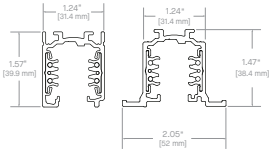

ARCHITECTURAL ADAPTORS & SYSTEMS

OT2D
SURFACE / SUSPENDED / RECESSED
120V
2 CIRCUIT / 2 NEUTRAL
0-10V CONTROL

HOT2D
SURFACE / SUSPENDED / RECESSED
277V
2 CIRCUIT / 2 NEUTRAL
0-10V CONTROL

TEK100
SURFACE / SUSPENDED
120V
2 CIRCUIT / 2 NEUTRAL
SWITCHABLE