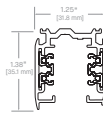

ARCHITECTURAL ADAPTORS & SYSTEMS

OT2D
SURFACE / SUSPENDED / RECESSED
120V
2 CIRCUIT / 2 NEUTRAL
0-10V CONTROL

HOT2D
SURFACE / SUSPENDED / RECESSED
277V
2 CIRCUIT / 2 NEUTRAL
0-10V CONTROL

TEK100
SURFACE / SUSPENDED
120V
2 CIRCUIT / 2 NEUTRAL
SWITCHABLE