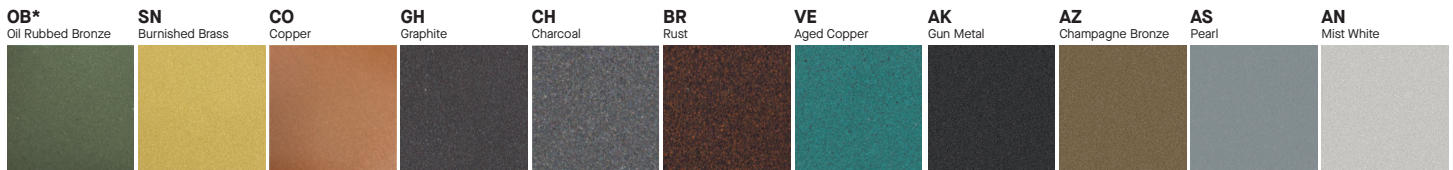

COLOR OPTIONS - POWDER COAT PAINT FINISHES

ALL COLORS ARE AVAILABLE FOR EXTERIOR AND INTERIOR FINISHING, EXCLUDING NOUVEAU PASTEL.

PRODUCT COLOR AVAILABILITY

PRODUCT TYPE	TIER 1	TIER 2 - GLOSS	TIER 2 - ECO CLASSICS	TIER 2 - NATURALS	TIER 2 - NOUVEAU PASTELS	TIER 3
Cylinders	✓	x	✓	✓	x	x
Lumen Max Highway & Lowbay	✓	✓	✓	✓	✓	x
Multiples	✓	x	x	x	x	x
RLM Shades	✓	✓	✓	✓	✓	✓
Speculume Decorative	✓	✓	✓	✓	✓	✓
Speculume Linear	✓	x	✓	✓	x	x
Track	✓	x	x	x	x	x

TIER 1 - STANDARD FINISHES

TIER 2 - SPECIALTY FINISHES

Gloss

Eco Classics - Eco-Conscious Powder Coat Solution Produced from 25% Post-Consumer Plastics

Naturals

Terra

Nouveau Pastel - Matte Interior Only Finishes

TIER 3 - HAND APPLIED FINISHES

CUSTOM COLOR FINISHES Contact factory

*UNAVAILABLE FOR WET LOCATION

MOUNTING FINISHES

FIXTURE COLOR	STANDARD CORD COLOR	STANDARD CANOPY / STEM COLOR
Matte White, Textured White	Matte White	Matte White
Gloss White	Matte White	Gloss White
Matte Black, Gloss Black, Textured Black	Matte Black	Matte Black
All Others	Matte Black	Same Color as Fixture
Custom Color	Contact Factory	Contact Factory

PAINT TIMES

TIER	COST	AVERAGE PAINT TIME*
Tier 1 - Standard Finishes	$	⌚
Tier 2 - Specialty	$$	⌚⌚
Tier 3 - Hand Applied	$$$	⌚⌚⌚
Custom Color	Contact Factory	Contact Factory

*CONTACT FACTORY FOR SPECIFIC PRODUCT LEAD TIMES