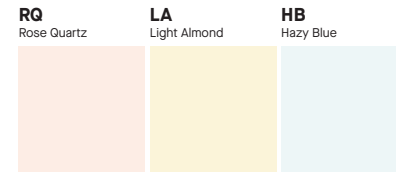

Nouveau Pastel - Matte Interior Only Finishes