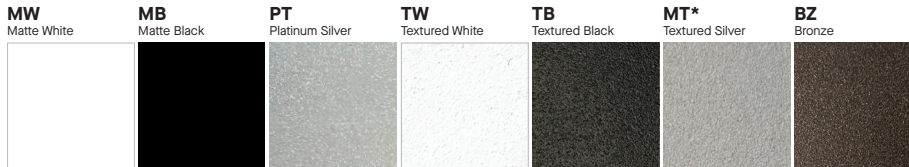

COLOR OPTIONS - POWDER COAT PAINT FINISHES

ALL COLORS ARE AVAILABLE FOR EXTERIOR AND INTERIOR FINISHING, EXCLUDING NOUVEAU PASTEL.

PRODUCT COLOR AVAILABILITY

PRODUCT TYPE	TIER 1	TIER 2 - GLOSS	TIER 2 - ECO CLASSICS	TIER 2 - NATURALS	TIER 2 - NOUVEAU PASTELS	TIER 3
Cylinders	✓	x	✓	✓	x	x
Lumen Max Highway & Lowbay	✓	✓	✓	✓	✓	x
Multiples	✓	x	x	x	x	x
RLM Shades	✓	✓	✓	✓	✓	✓
Speculume Decorative	✓	✓	✓	✓	✓	✓
Speculume Linear	✓	x	✓	✓	x	x
Track	✓	x	x	x	x	x

TIER 1 - STANDARD FINISHES