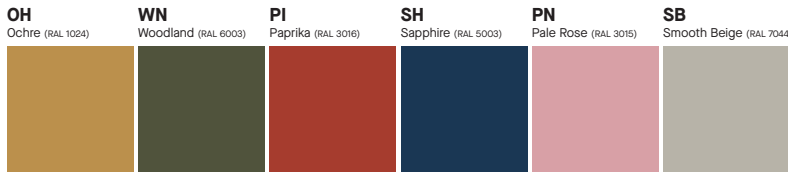

COLOR OPTIONS - POWDER COAT PAINT FINISHES

ALL COLORS ARE AVAILABLE FOR EXTERIOR AND INTERIOR FINISHING, EXCLUDING NOUVEAU PASTEL.

PRODUCT COLOR AVAILABILITY

PRODUCT TYPE	TIER 1	TIER 2 - GLOSS	TIER 2 - ECO CLASSICS	TIER 2 - NATURALS	TIER 2 - NOUVEAU PASTELS	TIER 3
Cylinders	✓	x	✓	✓	x	x
Lumen Max Highway & Lowbay	✓	✓	✓	✓	✓	x
Multiples	✓	x	x	x	x	x
RLM Shades	✓	✓	✓	✓	✓	✓
Speculume Decorative	✓	✓	✓	✓	✓	✓
Speculume Linear	✓	x	✓	✓	x	x
Track	✓	x	x	x	x	x

TIER 1 - STANDARD FINISHES

TIER 2 - SPECIALTY FINISHES

Gloss

Eco Classics - Eco-Conscious Powder Coat Solution Produced from 25% Post-Consumer Plastics

Naturals

Terra

Nouveau Pastel - Matte Interior Only Finishes

TIER 3 - HAND APPLIED FINISHES

CUSTOM COLOR FINISHES Contact factory

*UNAVAILABLE FOR WET LOCATION

MOUNTING FINISHES

FIXTURE COLOR	STANDARD CORD COLOR	STANDARD CANOPY / STEM COLOR
Matte White, Textured White	Matte White	Matte White
Gloss White	Matte White	Gloss White
Matte Black, Gloss Black, Textured Black	Matte Black	Matte Black
All Others	Matte Black	Same Color as Fixture
Custom Color	Contact Factory	Contact Factory

PAINT TIMES

TIER	COST	AVERAGE PAINT TIME*
Tier 1 - Standard Finishes	$	⌚
Tier 2 - Specialty	$$	⌚⌚
Tier 3 - Hand Applied	$$$	⌚⌚⌚
Custom Color	Contact Factory	Contact Factory

*CONTACT FACTORY FOR SPECIFIC PRODUCT LEAD TIMES