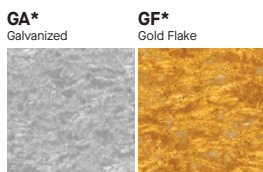

TIER 3 - HAND APPLIED FINISHES