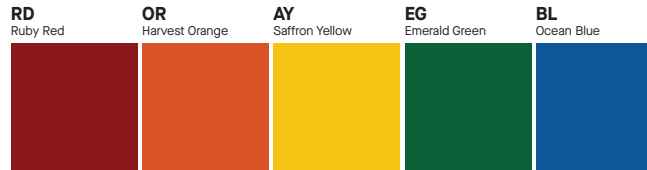

Eco Classics - Eco-Conscious Powder Coat Solution Produced from 25% Post-Consumer Plastics