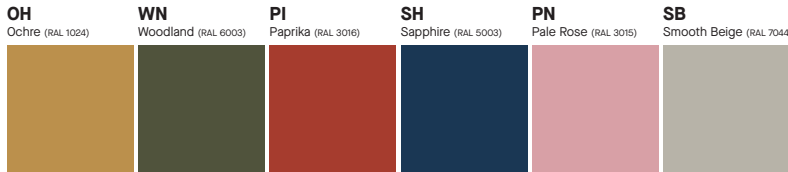

COLOR OPTIONS - POWDER COAT PAINT FINISHES

ALL COLORS ARE AVAILABLE FOR FINISHING THE EXTERIOR AND INTERIOR OF A FIXTURE, EXCLUDING NOUVEAU PASTEL.

PRODUCT COLOR AVAILABILITY

PRODUCT TYPE	TIER 1	TIER 2 - GLOSS	TIER 2 - ECO CLASSICS	TIER 2 - NATURALS	TIER 2 - NOUVEAU PASTELS	TIER 3
Cylinders	✓	x	✓	✓	x	x
Lumen Max Highbay & Lowbay	✓	✓	✓	✓	✓	x
Multiples	✓	x	x	x	x	x
RLM Shades	✓	✓	✓	✓	✓	✓
SpecLume Decorative	✓	✓	✓	✓	✓	✓
SpecLine Linear	✓	x	✓	✓	x	x
Track	✓	x	x	x	x	x
Fixture Exterior	✓	✓	✓	✓	x	✓
Fixture Interior	✓	✓	✓	✓	✓	✓

TIER 1 - STANDARD FINISHES

TIER 2 - SPECIALTY FINISHES

Gloss

Eco Classics - Eco-Conscious Powder Coat Solution Produced from 25% Post-Consumer Plastics

Naturals

Terra

Nouveau Pastel - Matte Finish, Available for Interior of Shade Only

TIER 3 - HAND APPLIED FINISHES

CUSTOM COLOR FINISHES Contact factory

*UNAVAILABLE FOR WET LOCATION

MOUNTING FINISHES

FIXTURE COLOR	STANDARD CORD COLOR	STANDARD CANOPY / STEM COLOR
Matte White, Textured White	Matte White	Matte White
Gloss White	Matte White	Gloss White
Matte Black, Gloss Black, Textured Black	Matte Black	Matte Black
All Others	Matte Black	Same Color as Fixture
Custom Color	Contact Factory	Contact Factory

PAINT TIMES

TIER	COST	AVERAGE PAINT TIME*
Tier 1 - Standard Finishes	$	⌚
Tier 2 - Specialty	$$	⌚⌚
Tier 3 - Hand Applied	$$$	⌚⌚⌚
Custom Color	Contact Factory	Contact Factory

*CONTACT FACTORY FOR SPECIFIC PRODUCT LEAD TIMES