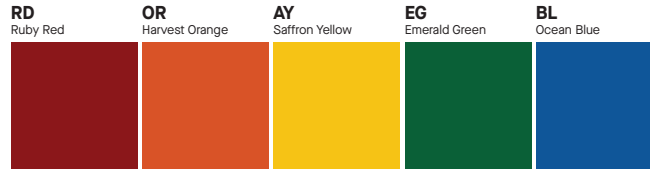

Eco Classics - Eco-Conscious Powder Coat Solution Produced from 25% Post-Consumer Plastics