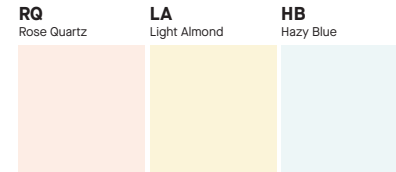

Nouveau Pastel - Matte Finish, Available for Interior of Shade Only