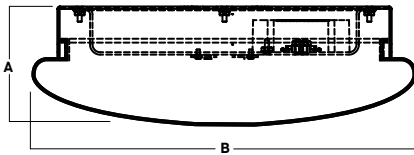

CODE COMPLIANCE

BAA Compliant. ETL listed for damp locations. ADA Compliant. Manufactured and tested to UL standards No. 1598/8750.

A	B
3.9 99.1 mm	11.0 279.4 mm

WATTAGE TO LUMENS UPDATE			
CURRENT PART NUMBER EXAMPLE	PREVIOUS PART NUMBER EXAMPLE	SOURCE LUMENS¹	SYSTEM WATTS
SX1003SQLEDGV15L	SX1003SQLEDGV14W	1500	9

SERIES	LUMENS¹	CCT	DRIVER / DIMMING²	OPTIONS³	MOUNTING⁴	DIFFUSER	FINISH⁶
SX1003SQLEDGV	15L 1500 Lm	27K 2700K 30K 3000K 35K 3500K 40K 4000K	EX Electronic Driver, 120V/277V DO10X 1% 0-10V Dimming, 120V/277V DS2W1 2 Wire Phase Dimming, 120V	FS GS Fuse Holder and Fuse Ceiling Level Gasket	SM Surface Mount HM_5 Hang Straight PM_5 Swivel Fitting PM_5 Pendant Mount WM Wall Mount	OP White Opal Acrylic POP White Opal Polycarbonate	MW7 Matte White MB7 Matte Black PT7 Platinum Silver CC Custom Color

EXAMPLE: SX1003SQLEDGV15L35KEXSMOPMW

NOTES:
1 Nominal Source Lumens at 3500K 2 Contact Factory for Additional Options 3 See Product Options Page for Details 4 See Mounting Page for Details on Components and Finishes 5 Specify Length in Inches: See Mounting Page for Available Lengths 6 Reference Color Sheet Located on Product Webpage for Full List of Available Colors 7 Standard Finishes