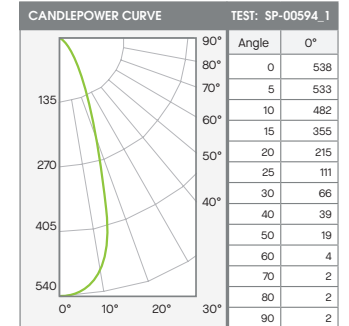

Delivered Lumens: 280 CP @ 0° (Nadir): 538
Luminaire Watts: 13 Beam Angle: 35.4°
LER: 22 CRI: 83

LUMENS / WATTAGE DATA		
PART NUMBER	DELIVERED LUMENS	SYSTEM WATTS
DC0312SQXT7L	245	6
DC0312SQXT10L	328	9
DC0312SQXT13L	442	13

*Nominal Delivered Lumens at 83 CRI at Any CCT with OSD-MWI