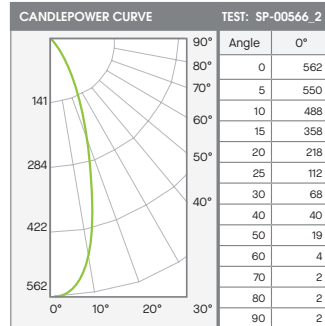

Delivered Lumens: 277 CP @ 0° (Nadir): 562
Luminaire Watts: 13 Beam Angle: 34.9°
LER: 21 CRI: 83

LUMENS / WATTAGE DATA		
PART NUMBER	DELIVERED LUMENS	SYSTEM WATTS
DC0312XT7L	306	6
DC0312XT10L	410	9
DC0312XT13L	553	13