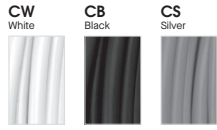

CORD OPTIONS

STANDARD VINYL CORDS