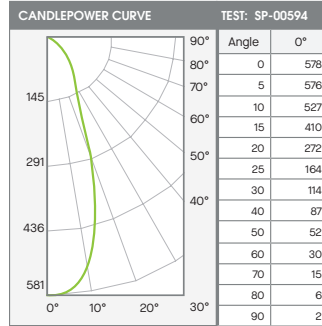

PHOTOMETRIC DATA (SQUARE)

DC03xxSQXT-13LxxK-OSDEX-MWI-MW

Delivered Lumens: 442 CP @ 0° (Nadir): 578
Luminaire Watts: 13 Beam Angle: 37.8°
LER: 34 CRI: 83

DC03xxSQXT-13LxxK-OSDEX-MBI-MB