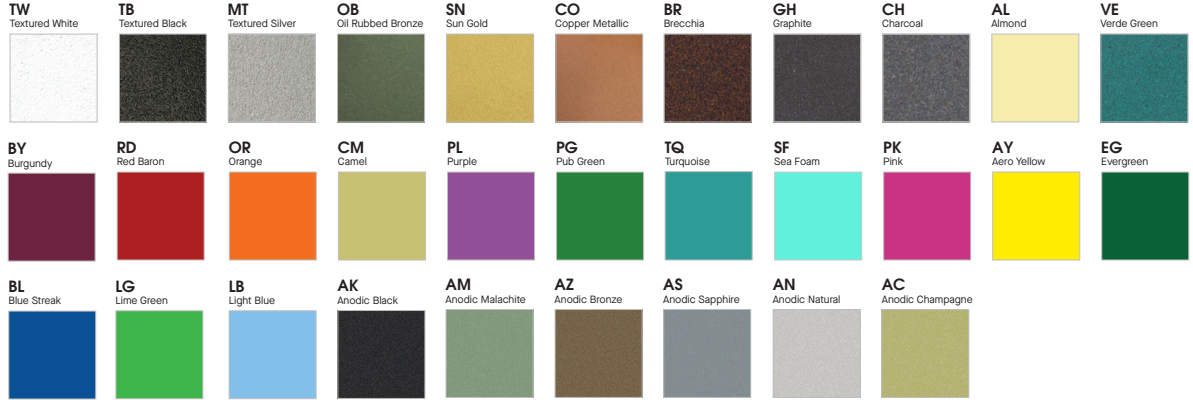

TIER 2 TYPICAL FINISHES