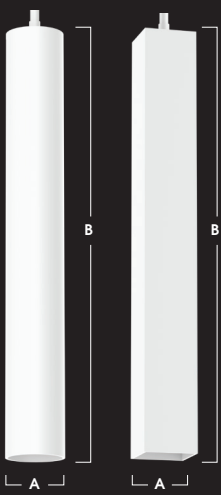

DC0324XT   DC0324SQXT