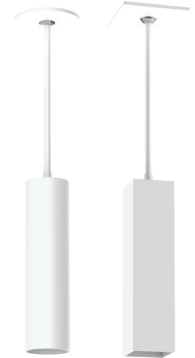

HM / PM / AT

HANG STRAIGHT / PENDANT / ALL THREAD