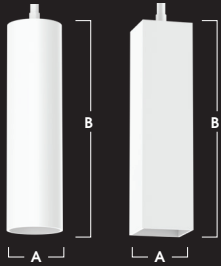

LUMENSTICK - 3" DECORATIVE SERIES

SIZES AND DIMENSIONS

DC0312XT   DC0312SQXT