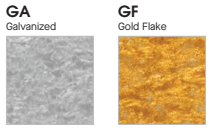

TIER 3 SPECIAL METAL FINISHES