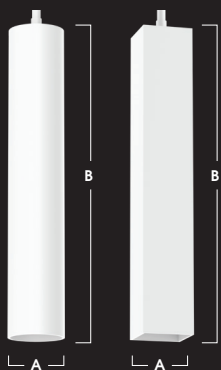

DC0318XT   DC0318SQXT