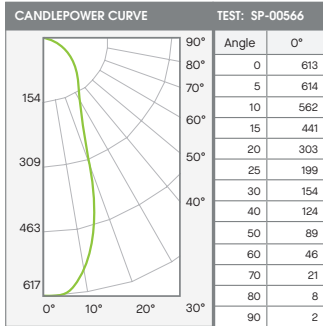

TIER 3 SPECIAL METAL FINISHES

CUSTOM COLOR FINISHES

PHOTOMETRIC DATA (ROUND)

DC03xxXT-13LxxK-OSDEX-MWI-MW

Delivered Lumens: 553 CP @ 0° (Nadir): 613
Luminaire Watts: 13 Beam Angle: 38.2°
LER: 43 CRI: 83

DC03xxXT-13LxxK-OSDEX-MBI-MB