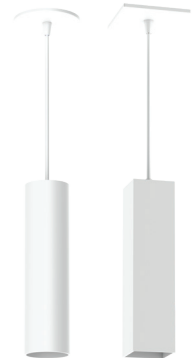

CM

CORD MOUNT