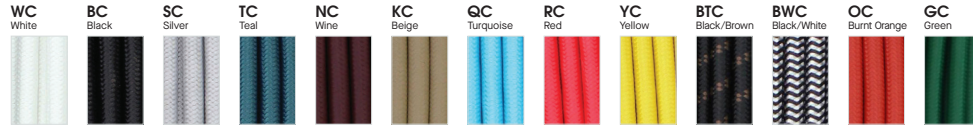

COLOR OPTIONS - POWDER COAT PAINT FINISHES

CORD OPTIONS

STANDARD VINYL CORDS

DECORATIVE BRAIDED COLOR CORDS