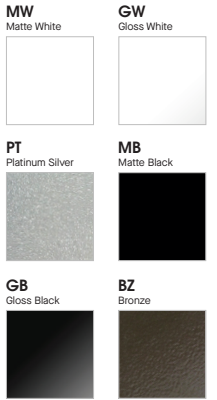

TIER 1 STANDARD FINISHES