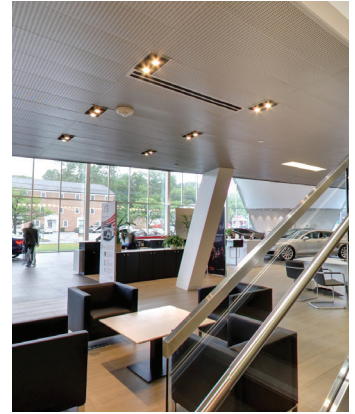

SHOWLUME

AUTOMOTIVE SHOWROOM LIGHTING

GENERAL, ACCENT & DECORATIVE ILLUMINATION

HIGH QUALITY LIGHTING SELLS MORE VEHICLES

Spectrum Lighting designs and manufactures a complete line of fixtures for all your needs. We use best in class LEDs and components with a full 5 year warranty. We employ precise optics with high definition LEDs to showcase your products. Fixtures are all proudly made in our Massachusetts factory ensuring fast delivery and great long term service. For more information, please contact us at quotes@speclight.com or visit www.speclight.com.

ACCENT ILLUMINATION

EFFECTIVE AUTOMOBILE HIGHLIGHTING WILL MAKE COLORS POP, FEATURES LOOK RICH AND CREATE CONTRAST FROM THE GENERAL SHOWROOM AREAS.

GENERAL ILLUMINATION

COMFORTABLE LIGHTING FOR SERVICE BAYS, ENTRY WAYS, TRANSITION AREAS BETWEEN DISPLAYS, MEETING ROOMS AND OFFICES.

DECORATIVE ILLUMINATION

USED TO ADD ARCHITECTURAL STYLE TO YOUR SHOWROOM WITH SIGNATURE DECORATIVE PIECES THAT CAN BE FINISHED IN COMPANY COLORS AND BRAND LOGOS.

SAAB - WASHINGTON, D.C.

FERRARI - LOS ANGELES, CA