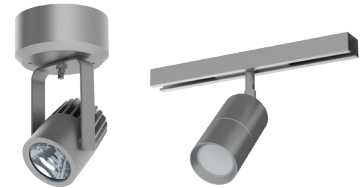

SHOWLUME

AUTOMOTIVE SHOWROOM LIGHTING

GENERAL, ACCENT & DECORATIVE ILLUMINATION

HIGH QUALITY LIGHTING SELLS MORE VEHICLES

Spectrum Lighting designs and manufactures a complete line of fixtures for all your needs. We use best in class LEDs and components with a full 5 year warranty. We employ precise optics with high definition LEDs to showcase your products. Fixtures are all proudly made in our Massachusetts factory ensuring fast delivery and great long term service. For more information, please contact us at quotes@speclight.com or visit www.speclight.com.

ACCENT ILLUMINATION

EFFECTIVE AUTOMOBILE HIGHLIGHTING WILL MAKE COLORS POP, FEATURES LOOK RICH AND CREATE CONTRAST FROM THE GENERAL SHOWROOM AREAS.

GENERAL ILLUMINATION

COMFORTABLE LIGHTING FOR SERVICE BAYS, ENTRY WAYS, TRANSITION AREAS BETWEEN DISPLAYS, MEETING ROOMS AND OFFICES.