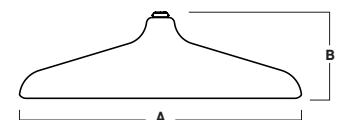

A	B
24.1 612.1 mm	7.2 182.8 mm