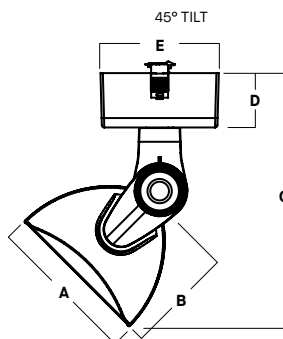

A	B	C	D	E
4.84	3.14	8.25	1.77	3.86
122.9 mm	79.8 mm	209.6 mm	45.0 mm	98.0 mm