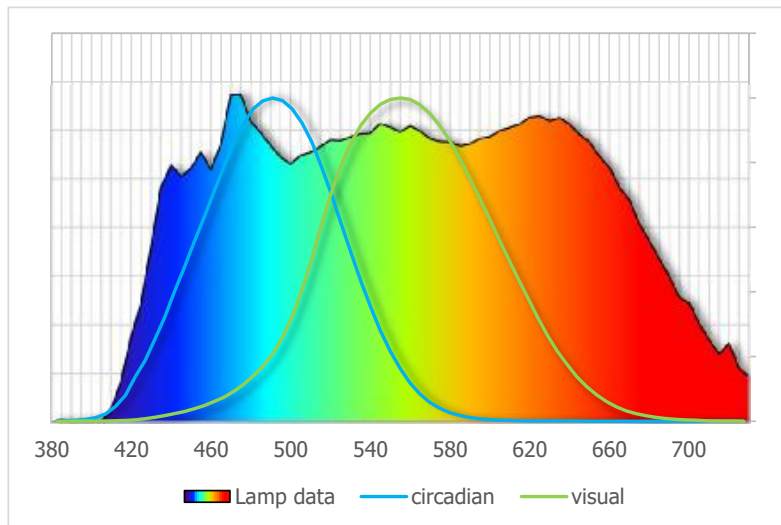

** Calculations are performed for the entire distribution.