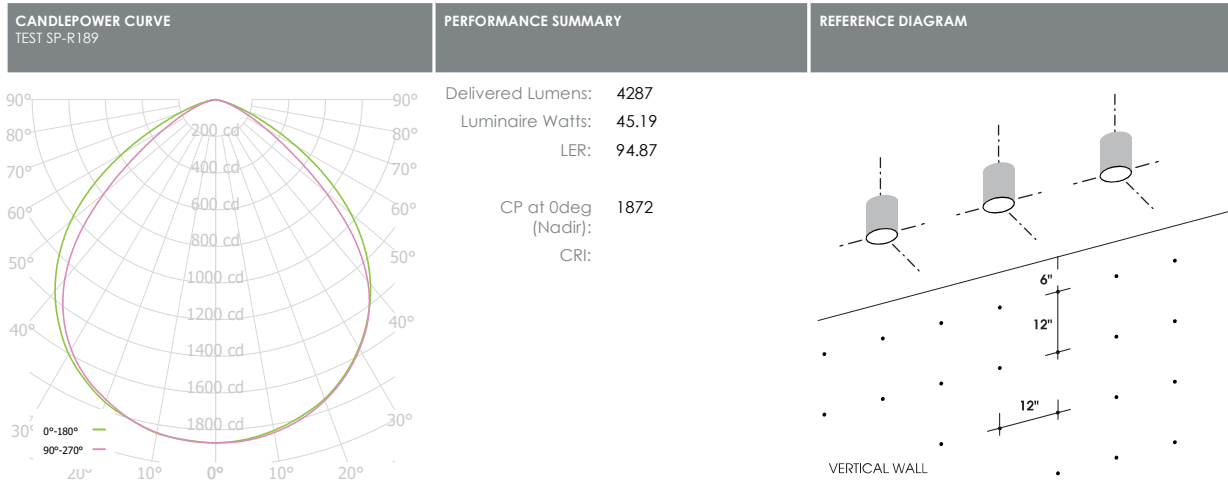

COPYRIGHT 2023 SPECTRUM LIGHTING, INC.

FIXTURE DIMENSIONS

A	B
76	4.84
194.1 mm	122.9 mm

A	B	C	D	E
4.84	3.14	8.25	1.77	3.86
122.9 mm	79.8 mm	209.6 mm	45.0 mm	98.0 mm

A	B
6.25	5.75
158.7 mm	145.9 mm

A	B
6.89	7.11
175.0 mm	180.7 mm

FIXTURE ACCESSORIES

BET70WH
MONO POINT CANOPY

HORTICULTURAL GRAPH

Product: TWY745L52K

Lumens: 4278
Melanopic Ratio: 0.954

- to compute melanopic fc or lux, multiply fc or lux by the melanopic ratio

** Calculations are based on the International Well Building Institute's Melanopic Flux spreadsheet.

** Calculations are performed for the entire distribution.

TWY7 45L 52K

PERFORMANCE DATA - INITIAL ILLUMINATION (FOOTCANDLES) ON WALL - DIRECT LIGHT ONLY

5 LUMINAIRES
 4' - 0" away from wall
 4' - 0" between luminaires
 15° tilt towards wall

5 LUMINAIRES
 4' - 6" away from wall
 4' - 0" between luminaires
 15° tilt towards wall

5 LUMINAIRES
 4' - 0" away from wall
 4' - 0" between luminaires
 20° tilt towards wall

5 LUMINAIRES
 4' - 6" away from wall
 4' - 0" between luminaires
 20° tilt towards wall