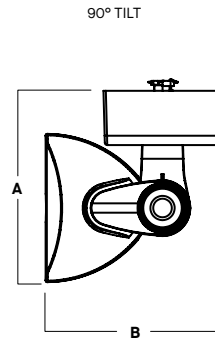

A	B
6.25	5.75
158.7 mm	145.9 mm