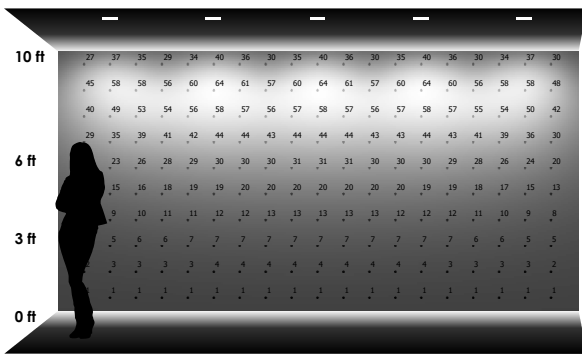

FIXTURE ACCESSORIES

BET70WH
MONO POINT CANOPY

HORTICULTURAL GRAPH

Product: TWY745L52K

Lumens: 4278
Melanopic Ratio: 0.954

- to compute melanopic fc or lux, multiply fc or lux by the melanopic ratio

** Calculations are based on the International Well Building Institute's Melanopic Flux spreadsheet.

** Calculations are performed for the entire distribution.

TWY7 45L 52K

PERFORMANCE DATA - INITIAL ILLUMINATION (FOOTCANDLES) ON WALL - DIRECT LIGHT ONLY

5 LUMINAIRES
 4' - 0" away from wall
 4' - 0" between luminaires
 15° tilt towards wall

5 LUMINAIRES
 4' - 6" away from wall
 4' - 0" between luminaires
 15° tilt towards wall

5 LUMINAIRES
 4' - 0" away from wall
 4' - 0" between luminaires
 20° tilt towards wall

5 LUMINAIRES
 4' - 6" away from wall
 4' - 0" between luminaires
 20° tilt towards wall