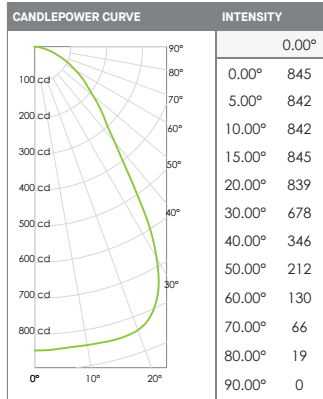

TIER 2 TYPICAL FINISHES

TIER 3 - SPECIAL METAL FINISHES

CUSTOM COLOR FINISHES

*UNAVAILABLE FOR WET LOCATION

MINI ESPRESSO DIRECT PHOTOMETRIC DATA

ME0713DGV-27L35K-EX-MWI

Delivered Lumens: 1,494 CP at 0deg (Nadir): 845
Luminaire Watts: 18 CRI: 80+
LER: 83.00