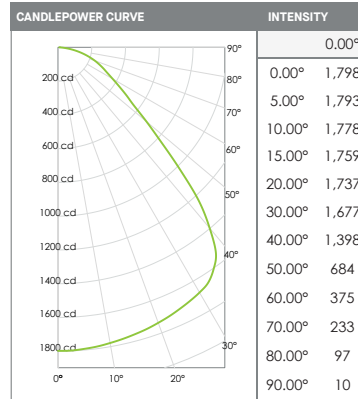

ESPRESSO DIRECT PHOTOMETRIC DATA

ME1314DGV-55L35K-EX-TF2

Delivered Lumens: 4,205 CP at 0deg (Nadir): 1,798
Luminaire Watts: 39 CRI: 80+
LER: 107.82

LUMENS / WATTAGE DATA		
PART NUMBER	DELIVERED LUMENS¹	SYSTEM WATTS
ME1314DGV15L	1135	10
ME1314DGV27L	1934	18
ME1314DGV37L	2859	26
ME1314DGV55L	4205	30

¹Nominal Delivered Lumens at 35K