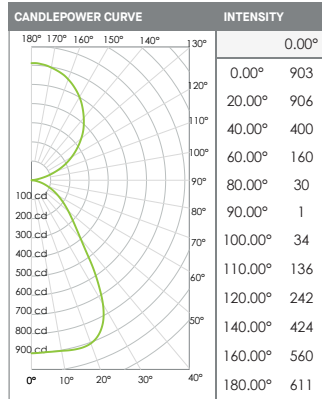

MIINI ESPRESSO DIRECT / INDIRECT PHOTOMETRIC DATA

ME0713UDGV-27L27L35K-EX-MWI

Delivered Lumens: 3,326 CP at 0deg (Nadir): 903
Luminaire Watts: 36 CRI: 80+
LER: 92.39

LUMENS / WATTAGE DATA		
PART NUMBER	DELIVERED LUMENS¹	SYSTEM WATTS
ME0713UDGV15L15L	1896	20
ME0713UDGV27L27L	3326	36

¹Nominal Delivered Lumens at 35K