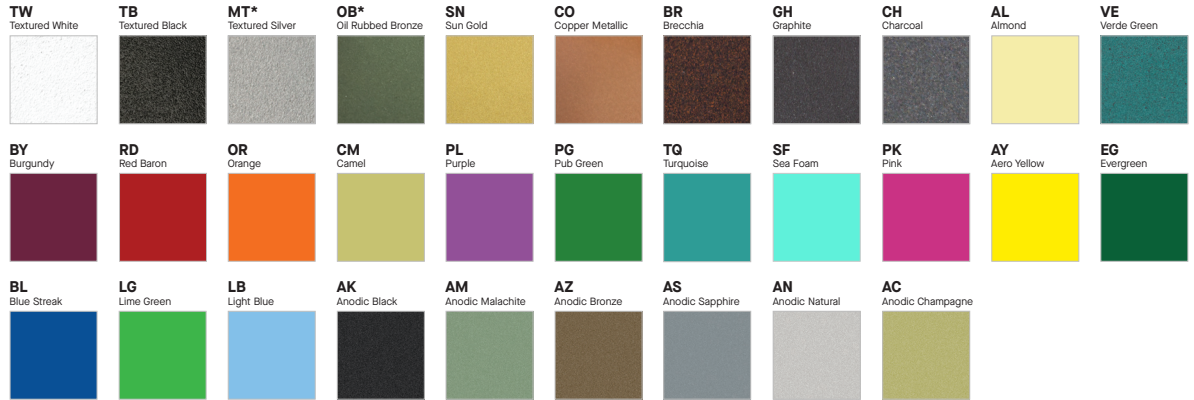

TIER 2 TYPICAL FINISHES

TIER 3 - SPECIAL METAL FINISHES

CUSTOM COLOR FINISHES

*UNAVAILABLE FOR WET LOCATION