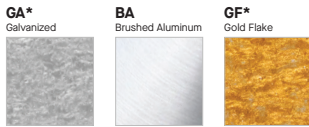

TIER 3 - SPECIAL METAL FINISHES