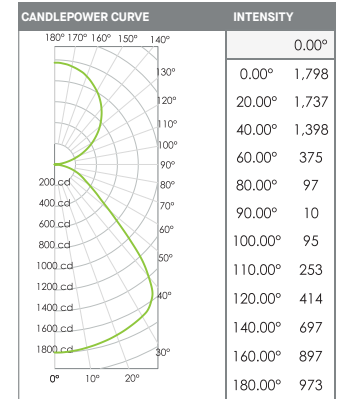

ESPRESSO DIRECT / INDIRECT PHOTOMETRIC DATA

ME1314UDGV-37LGL-55LTF2-35K-EX-MWI

Delivered Lumens: 6,905 CP at 0deg (Nadir): 1,798
Luminaire Watts: 65 CRI: 80
LER: 106.23

LUMENS / WATTAGE DATA		
PART NUMBER	DELIVERED LUMENS¹	SYSTEM WATTS
ME1314UDGV15L15L	2179	20
ME1314UDGV27L27L	3774	36
ME1314UDGV37L37L	5550	52
ME1314UDGV55L55L	6905	65

¹Nominal Delivered Lumens at 35K

ELECTRONICS

LED system features high brightness white LED's. 3-step MacAdam Ellipse binning. Standard CRI: 80+. Higher CRI, R9 and custom configurations are available; consult factory. Choice of electronic 120V/277V and dimming drivers.

FINISH

Multi-stage polyester powder-coat process applied on our dedicated paint lines. Variety of standard and custom finishes are available. Matte White interior standard. Custom Color interior finishes available.

CODE COMPLIANCE

BAA compliant. ETL certified to meet American and Canadian standards. Manufactured and tested to UL standards No. 1598/8750. Suitable for dry or damp locations. IES files available online.