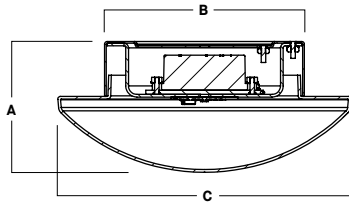

**CLOUD 8" ROUND  
SURFACE LIGHT**  
GV SERIES / 1500 LUMENS MAX

A	B	C
3.9 99.1 mm	6.0 152.4 mm	8.8 223.5 mm

PROJECT: \_\_\_\_\_  
QUANTITY: \_\_\_\_\_ TYPE: \_\_\_\_\_

**SX0803RDGV**

**APPLICATION**

Cloud 8" surface light for area illumination.