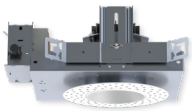

AVAILABLE HOUSING TYPE

RDZO4LU - Downlight

PRODUCT SELECTOR GUIDE

HOUSING					MOUNTING OPTIONS	TRIM OPTIONS			
SERIES	LUMENS	CCT / K	BEAM	CONTROL / VOLTAGE	BAR HANGERS	TRIM TYPE	FINISH	LENS	TRIM OPTIONS
RDZO4LU	14L	80CMX		DMXLU1		RD4NLU			
RDZO4LU	14L	80CMX	MD	DMXLU1	BH27	RD4NLU	MW	SO	

EXAMPLE

HOUSING						MOUNTING OPTIONS	
SERIES	LUMENS¹	CCT / K	BEAM	CONTROL / VOLTAGE	BAR HANGERS		
RDZO4LU	14L 1400 Lm ¹ Peak Source Lumens	80CMX	16K-80K	DMXLU_ DMX Configuration	1 120V 2 277V	BH27 27" Solid Bars Standard Bar Hangers H12 12" - 24" Expandable Bars CB24 24" C-Channel Bars	
			ND 20°				
			MD 30°				
			WD 40°				
XW 50°	Single Unit Control Via Bluetooth The Hive Antenna, DMX System Required For Multi-Unit System						

- Kelvin (16K-80K) and color (RGBW) tuning fixture.
- True saturated greens, blues and reds.
- Controllable with DMX or Bluetooth controls.
- Peak of 1400 source lumens.
- Smooth light distribution for general illumination.
- Shallow plenum construction.
- L70 at >60,000 Hours at 70% lumens maintenance.
- 5 year warranty on fixture and electronics.
- Sustainable fixture.
- Dry/damp or wet location rated.
- Ease of maintenance.
- Posi-lock trim retention torsion springs.

TRIM OPTIONS			
TRIM TYPE	FINISH	LENS	TRIM OPTIONS
RD4NLU	MW	SO Micro Prism Solite™ Lens	W Wet Location Gasket Is Supplied with "W" Option
	MB		
	SG		
	PT		
	CC*		
*Consult Factory		GS Gasket	
See Page (x) for Full Range of Color Options (83-90174)