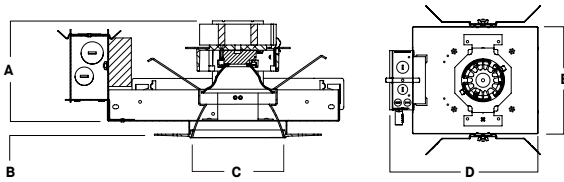

HOUSING DIMENSIONS

RDZO4LU - NEW CONSTRUCTION / 14L MAX

Non-IC rated, thermally protected frame-in kit for new construction.

A	B	C	D	E
6.1	.625	4.0	14.7	9.5
154.9 mm	15.2 mm	101.6 mm	373.4 mm	241.3 mm

TRIM DATA

RD4FLU - DOWNLIGHT

FEATURES

APPLICATIONS

4" Round LU downlight with flangeless trim platform with Tunable color (HUE) system. System can be programmed for scenes or set for manual control. Adjusts to over 300,000 colors as well as 1650K-8000K white light.

FEATURES

Two-stage optical system for smooth light distribution and focus control. Quick change LED module with interchangeable optics for job site adjustment and fixture maintenance. Shallow plenum design. Tool-less driver and j-box access. Posi-lock trim retention torsion springs. Integral 5/8" (.625) collar, works in ceiling up to 1" Deep.

FINISH

Variety of powdercoat and anodized finishes available. Matte white flange is standard.

ELECTRONICS

LED system features LED module with proprietary Tunable color (HUE) technology that provides consistent, stable color with CCT control of +/- 100K over life of the light engine. Base CRI is 90 with <2 MacAdam Ellipse binning. Variety of dimming controls (by Others). The Hive Antenna is the main control app., and is available for both Apple and Android devices.

CONSTRUCTION

Housing/frame constructed of #20 ga. galvanized steel to resist corrosion. Flangeless one piece trim high purity aluminum and finished to specification.

CODE COMPLIANCE

BAA Compliant. Non-IC rated. ETL certified to meet US and Canadian standards. Suitable for dry or damp locations. Optional Wet location. Manufactured and tested to UL standards No. 1598/8750.

Spectrum Lighting