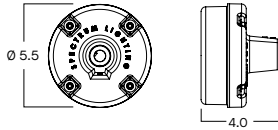

WALL MOUNTING

CP104 - SMALL DRIVER CANOPY (STANDARD)
MAY BE USED AS SPLICE BOX FOR DIRECT FEED
NOT AVAILABLE W/ PA16 & PA16F