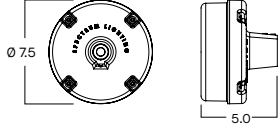

CP106 - LARGE DRIVER CANOPY
MAY BE USED AS SPLICE BOX FOR DIRECT FEED