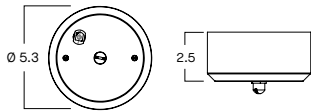

CEILING MOUNTING

RDC5 - SMALL DRIVER CANOPY (STANDARD)
MOUNTS TO 4" OCTO J-BOX