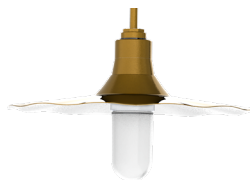

RADIAL WAVE
DAMP / WET LOCATION
CLASSIC SHAPES

PROJECT: _____

QUANTITY: _____ TYPE: _____

RW2007GV
 RD - Red Baron

RW2007GV
 AS - Anodic Sapphire

RW2007GV
 SN - Sun Gold

RW2007GV
 VE - Verde Green

SERIES	LUMENS ¹	CCT	DRIVER / DIMMING ²	ACCESSORIES ⁴	MOUNTING ⁶	FINISH ¹⁰	WET KIT	
RW1606GV RW2007GV	15L 27L	1500 Lm	EX Electronic Driver, 120V/277V 1%, 0-10V, 120V/277V DS2W1 ELV/MLV, 120V DLTE1³ Lutron® 2-Wire Forward Phase (MLV), 120V DL3EX³ 1%, Lutron® EcoSystem®, Fades to Black, 120V/277V	ENCLOSURES TF1¹ 3" Frosted Dome TG1 3" Dome Wire Guard MF1 3" Frosted Mini MG1 3" Short Wire Guard FJ1 3" Frosted Tall FG1 3" Tall Wire Guard	WALL MOUNT CP104 Small Driver Canopy CP104KO Small Driver Canopy w/ Knockouts CP106 Large Driver Canopy CP6/RMD Remote Mount Driver SP90⁷ Straight Arm PA⁷ Mounting Arm Style		MW¹¹ Matte White MB¹¹ Matte Black PT¹¹ Platinum Silver CC Custom Color	WLKA Wet Location Kit
		2700 Lm			CEILING MOUNT RDC5 Small Driver Canopy CP13 Large Driver Canopy HM⁸ Hang Straight AT⁸ Hang Straight All Thread PM⁸ Rigid Pendant Mount CD⁸ Cord / Cable Mount CM⁸ Cord Mount EMCR⁹ 10W Large Driver Canopy EM EMRM 7W Remote EM EMEN 7W Remote with Enclosure			
		80 CRI						
		27K 2700K 30K 3000K 35K 3500K 40K 4000K						
		90 CRI						
		27HK 2700K 30HK 3000K 35HK 3500K 40HK 4000K						

EXAMPLE: RW1606GV15L27KEXFJ1/RDC5HM36AY

NOTES:
 1 Nominal Source Lumens at 35K 2 Contact Factory for Additional Options 3 Available with CP106/RDC5/CP13 Only 4 Enclosure, Wire Guard Required - Choose One Option
 5 Standard Enclosure 6 See Mounting Page for Details on Components and Finishes 7 See Mounting Page for Available Arm Options 8 Specify Length in Inches: See Mounting Page for Available Lengths 9 EMCR Replaces RDC5 or CP13 10 Reference Color Sheet Located on Product Webpage for Full List of Available Colors 11 Standard Finishes