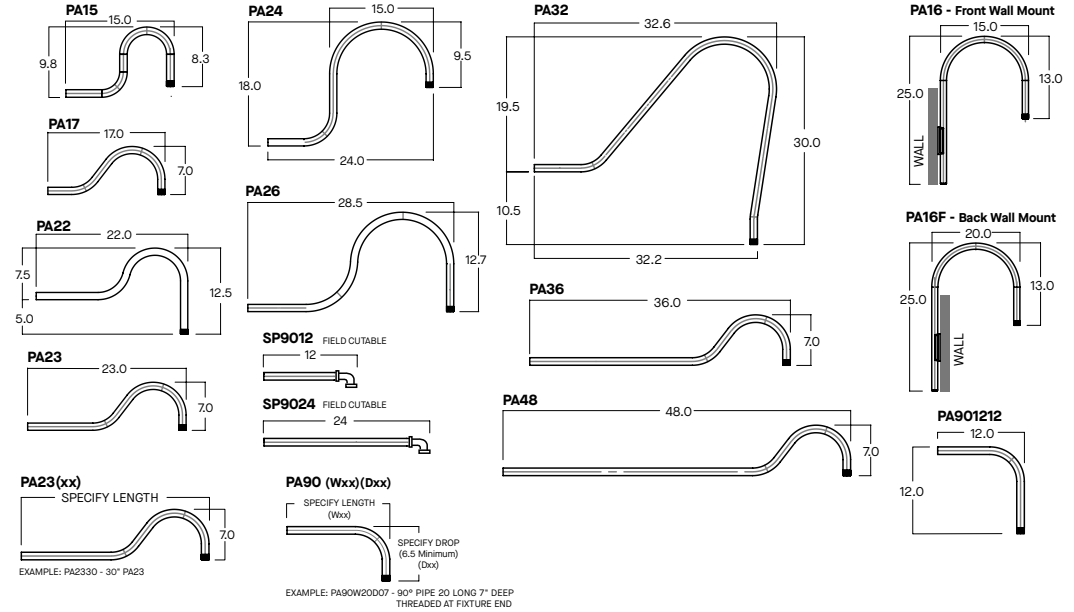

MOUNTING & ACCESSORIES

SOME OPTIONS NOT AVAILABLE ON ALL FIXTURES. CONSULT SPECIFICATION SHEETS. SEE INDIVIDUAL SPECIFICATION SHEETS OR CONSULT FACTORY FOR ADDITIONAL INFORMATION. NOTE: THIS IS TYPICAL OF RLM SPECIFICATION FOR MOUNTING. INDIVIDUAL FIXTURES OR PROJECTS MAY HAVE SPECIALIZED REQUIREMENTS.

WALL MOUNTING

CP104 - SMALL DRIVER CANOPY (STANDARD)
MAY BE USED AS SPLICE BOX FOR DIRECT FEED
NOT AVAILABLE W/ PA16 & PA16F

CP106 - LARGE DRIVER CANOPY
MAY BE USED AS SPLICE BOX FOR DIRECT FEED

CP6/RMD - REMOTE MOUNT DRIVER
MOUNTS DIRECTLY TO WALL OR OCTAGON STYLE J-BOX

CUSTOM AND OTHER WALL ARMS AVAILABLE - CONTACT FACTORY. ARMS MAY BE FIELD CUT ON WALL SIDE - FIXTURE SIDE THREADED 3/4" NPT REQUIRES SEALANT FOR WET LOCATION.

CEILING MOUNTING

RDC5 - SMALL DRIVER CANOPY (STANDARD)
MOUNTS TO 4" OCTO J-BOX

CP13 - LARGE DRIVER CANOPY

HM*
HANG STRAIGHT
45° SWIVEL 5/8" OD STEM - 3/8" IP

ORDER: HM (Length)
SPECIFY LENGTH:
HM3 - 3" HM24 - 24"
HM6 - 6" HM36 - 36"
HM12 - 12" HM48 - 48"
HM18 - 18" HM72 - 72"
HMLC(XX)
Custom Length
(Specify in Inches)

PM*
RIGID PENDANT MOUNT
RIGID 5/8" OD STEM - 3/8" IP

ORDER: PM (Length)
SPECIFY LENGTH:
PM3 - 3" PM24 - 24"
PM6 - 6" PM36 - 36"
PM12 - 12" PM48 - 48"
PM18 - 18" PM72 - 72"
PMLC(XX)
Custom Length
(Specify in Inches)

AT**
HANG STRAIGHT ALL THREAD
45° SWIVEL 5/8" OD STEM - 1/4" IP

ORDER: AT (Length)
SPECIFY LENGTH:
AT12 - 12"
AT24 - 24"
AT36 - 36"
AT48 - 48"
AT60 - 60"
AT72 - 72"

CD
CORD / CABLE MOUNT
SJ CORD WITH 1/16 SS CABLE

ORDER: CD (Length)
SPECIFY LENGTH:
CD36 - 36"
CD72 - 72"
CD144 - 144"
CDLC(XX)
Custom Length
(Specify in Inches)

CM
CORD MOUNT
SJ CORD WITH STRAIN RELIEF

ORDER: CM (Length)
SPECIFY LENGTH:
CM36 - 36"
CM72 - 72"
CM144 - 144"
CMLC(XX)
Custom Length
(Specify in Inches)

*MAXIMUM ONE PIECE STEM LENGTH IS 72". **MAXIMUM ONE PIECE STEM LENGTH IS 36". LONGER LENGTHS ARE POSSIBLE USING MULTIPLE STEMS AND COUPLERS.
**ORDER IN 12" INCREMENTS, ODD SIZES MAY BE FIELD CUT

EMERGENCY BATTERY OPTIONS

EMCR - LARGE DRIVER CANOPY FOR 10W EMERGENCY BATTERY

REMOTE EMERGENCY BATTERY OPTIONS

EMRM* - 7W REMOTE EMERGENCY BATTERY (50' MAX)

A	B	C
1.3	12.6	13.0

EMEN* - 7W REMOTE EMERGENCY BATTERY WITH ENCLOSURE (50' MAX)

A	B	C
2.0	17.0	6.2