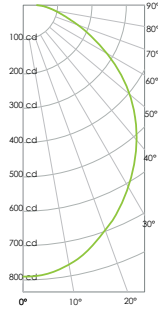

RW2007GV-27L-35K-EX-TF1-MW

CANDLEPOWER CURVE

Delivered Lumens: **1,996**
 Luminaire Watts: **18**
 LER: **110.89**

INTENSITY

0.00°	
0.00°	790
5.00°	786
10.00°	767
15.00°	737
20.00°	697
30.00°	611
40.00°	513
50.00°	404
60.00°	281
70.00°	169
80.00°	94
90.00°	40

CP at 0deg (Nadir): **790**
 CRI: **85+**

ZONAL LUMENS

0° - 10°	75	4%
0° - 20°	281	14%
0° - 30°	579	29%
0° - 40°	925	46%
0° - 60°	1,574	79%
0° - 80°	1,923	96%
0° - 90°	1,992	100%
Total	1,996	100%

Beam Angle: **100.2**
 Spacing Ratio: **1.15**