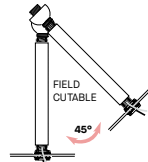

ORDER: HM (Length)
SPECIFY LENGTH:
HM3 - 3" HM24 - 24"
HM6 - 6" HM36 - 36"
HM12 - 12" HM48 - 48"
HM18 - 18" HM72 - 72"
HMLC(XX)
Custom Length
(Specify in Inches)

PM*
RIGID PENDANT MOUNT
RIGID 5/8" OD STEM - 3/8" IP

ORDER: PM (Length)
SPECIFY LENGTH:
PM3 - 3" PM24 - 24"
PM6 - 6" PM36 - 36"
PM12 - 12" PM48 - 48"
PM18 - 18" PM72 - 72"
PMLC(XX)
Custom Length
(Specify in Inches)

AT**
HANG STRAIGHT ALL THREAD
45° SWIVEL 5/8" OD STEM - 1/4" IP