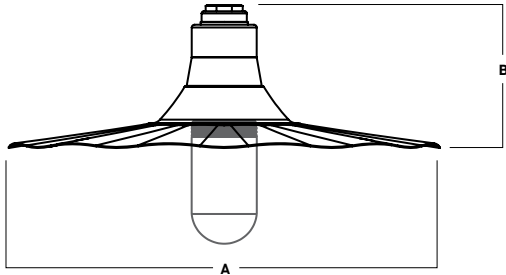

RADIAL WAVE DAMP / WET LOCATION CLASSIC SHAPES

LUMENS / WATTAGE DATA				
PART NUMBER	SOURCE LUMENS¹	DELIVERED LUMENS²	SYSTEM WATTS	LPW
RW1606GV15L	1500	1144	10	114
RW2007GV27L	2700	1997	18	111

HOUSING DIMENSIONS

Dimensioned with **RW2007GV**

SERIES	A	B
RW1606GV	16.0	5.3
RW2007GV	20.0	6.4

APPLICATION

The Radial Wave is a classic RLM "Wave" style for decorative area lighting.

FEATURES

Spectrum Lighting's RLM Classics are inspired by vintage lighting fixtures redesigned with modern LED light sources and materials. The wide range of options for illumination, mounting, enclosures, guards and finishes allows for creative fixture specification and design. LED module and driver are serviceable for future replacement. Available in two sizes.

FINISH

Multi-stage polyester powder-coat process applied on our dedicated paint lines. Variety of standard and custom finishes are available. Matte White interior standard.

ELECTRONICS

GV LED system features high brightness white Samsung LED's. 3-step MacAdam Ellipse binning. Standard CRI: 80+. Higher CRI, R9 and custom LED configurations are available; consult factory. Choice of electronic 120V/277V and dimming drivers.

CONSTRUCTION

Fixture shades are spun in our factory from 0.063 high purity aluminum. Wall mount canopies are die-cast aluminum with stainless steel hardware. Wall arms are formed 3/4 NPT aluminum pipe and may be field cut.

CODE COMPLIANCE

BAA compliant. ETL certified to meet US and Canadian standards. Suitable for dry or damp locations. Wet Location Option. Manufactured and tested to UL standards No. 1598/8750.

SERIES SIZES

WD1606GV

WD2007GV

ENCLOSURES

TF1

3" FROSTED DOME

MF1

3" FROSTED MINI

FJ1

3" FROSTED TALL

TG1

3" FROSTED DOME
WIRE GUARD - FITS TF1

MG1

3" FROSTED MINI
WIRE GUARD - FITS MF1

FG1

3" FROSTED TALL
WIRE GUARD - FITS FJ1