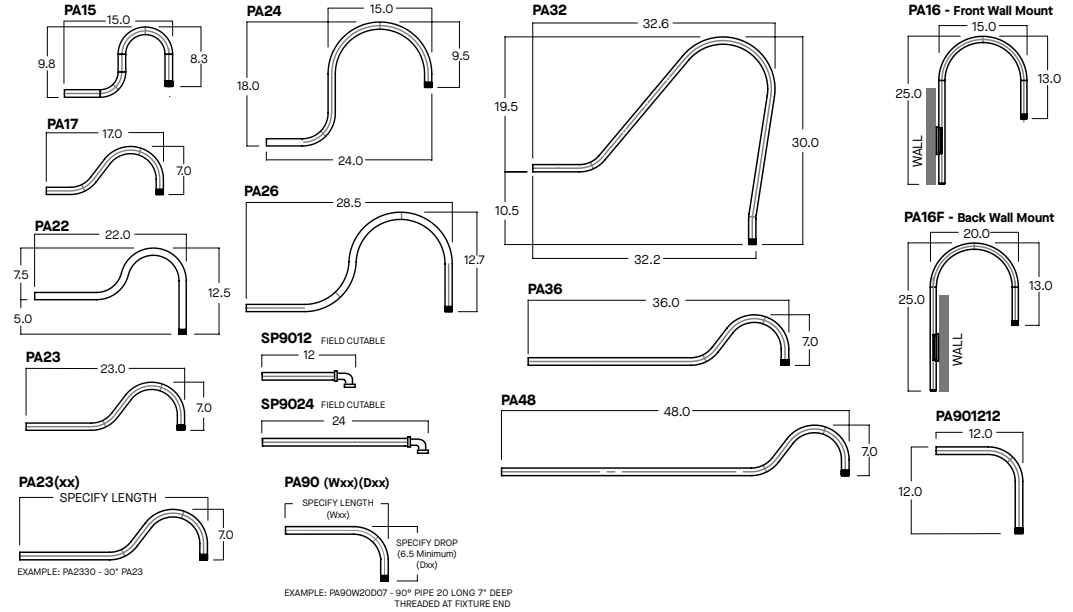

MOUNTING & ACCESSORIES

SOME OPTIONS NOT AVAILABLE ON ALL FIXTURES. CONSULT SPECIFICATION SHEETS. SEE INDIVIDUAL SPECIFICATION SHEETS OR CONSULT FACTORY FOR ADDITIONAL INFORMATION.
NOTE: THIS IS TYPICAL OF RLM SPECIFICATION FOR MOUNTING. INDIVIDUAL FIXTURES OR PROJECTS MAY HAVE SPECIALIZED REQUIREMENTS.

WALL MOUNTING

CP6 - MOUNTS DIRECTLY TO WALL OR OCTAGON STYLE J-BOX

CEILING MOUNTING

HM* HANG STRAIGHT 45° SWIVEL 5/8" OD STEM - 3/8" IP ORDER: HM (Length) SPECIFY LENGTH: HM3 - 3" HM24 - 24" HM6 - 6" HM36 - 36" HM12 - 12" HM48 - 48" HM18 - 18" HM72 - 72" HMLC(XX) Custom Length (Specify in Inches)	PM* RIGID PENDANT MOUNT RIGID 5/8" OD STEM - 3/8" IP ORDER: PM (Length) SPECIFY LENGTH: PM3 - 3" PM24 - 24" PM6 - 6" PM36 - 36" PM12 - 12" PM48 - 48" PM18 - 18" PM72 - 72" PMLC(XX) Custom Length (Specify in Inches)	AT** HANG STRAIGHT ALL THREAD 45° SWIVEL 5/8" OD STEM - 1/4" IP ORDER: AT (Length) SPECIFY LENGTH: AT12 - 12" AT48 - 48" AT24 - 24" AT60 - 60" AT36 - 36" AT72 - 72" FIELD CUT THREADED PIPE 3" LENGTH MINIMUM CUT PIPE COVERED W/ SHORTER SLIP PIPE COVER OVER THREADED PIPE	CD CORD / CABLE MOUNT SJ CORD WITH 1/16 SS CABLE ORDER: CD (Length) SPECIFY LENGTH: CD36 - 36" CD72 - 72" CD144 - 144" CDLC(XX) Custom Length (Specify in Inches)	CM CORD MOUNT SJ CORD WITH STRAIN RELIEF ORDER: CM (Length) SPECIFY LENGTH: CM36 - 36" CM72 - 72" CM144 - 144" CMLC(XX) Custom Length (Specify in Inches)

*MAXIMUM ONE PIECE STEM LENGTH IS 72". **MAXIMUM ONE PIECE STEM LENGTH IS 36". LONGER LENGTHS ARE POSSIBLE USING MULTIPLE STEMS AND COUPLERS.
**ORDER IN 12" INCREMENTS, ODD SIZES MAY BE FIELD CUT