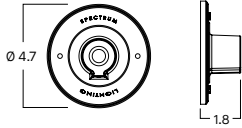

WALL MOUNTING

CP6 - MOUNTS DIRECTLY TO WALL OR OCTAGON STYLE J-BOX

CEILING MOUNTING

HM* HANG STRAIGHT 45° SWIVEL 5/8" OD STEM - 3/8" IP ORDER: HM (Length) SPECIFY LENGTH: HM3 - 3" HM24 - 24" HM6 - 6" HM36 - 36" HM12 - 12" HM48 - 48" HM18 - 18" HM72 - 72" HMLC(XX) Custom Length (Specify in Inches)	PM* RIGID PENDANT MOUNT RIGID 5/8" OD STEM - 3/8" IP ORDER: PM (Length) SPECIFY LENGTH: PM3 - 3" PM24 - 24" PM6 - 6" PM36 - 36" PM12 - 12" PM48 - 48" PM18 - 18" PM72 - 72" PMLC(XX) Custom Length (Specify in Inches)	AT** HANG STRAIGHT ALL THREAD 45° SWIVEL 5/8" OD STEM - 1/4" IP ORDER: AT (Length) SPECIFY LENGTH: AT12 - 12" AT48 - 48" AT24 - 24" AT60 - 60" AT36 - 36" AT72 - 72" FIELD CUT THREADED PIPE 3" LENGTH MINIMUM CUT PIPE COVERED W/ SHORTER SLIP PIPE COVER OVER THREADED PIPE	CD CORD / CABLE MOUNT SJ CORD WITH 1/16 SS CABLE ORDER: CD (Length) SPECIFY LENGTH: CD36 - 36" CD72 - 72" CD144 - 144" CDLC(XX) Custom Length (Specify in Inches)	CM CORD MOUNT SJ CORD WITH STRAIN RELIEF ORDER: CM (Length) SPECIFY LENGTH: CM36 - 36" CM72 - 72" CM144 - 144" CMLC(XX) Custom Length (Specify in Inches)

*MAXIMUM ONE PIECE STEM LENGTH IS 72". **MAXIMUM ONE PIECE STEM LENGTH IS 36". LONGER LENGTHS ARE POSSIBLE USING MULTIPLE STEMS AND COUPLERS.
**ORDER IN 12" INCREMENTS, ODD SIZES MAY BE FIELD CUT