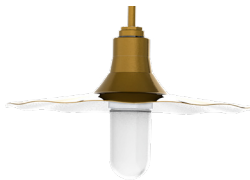

RW2007INC
SN - Sun Gold