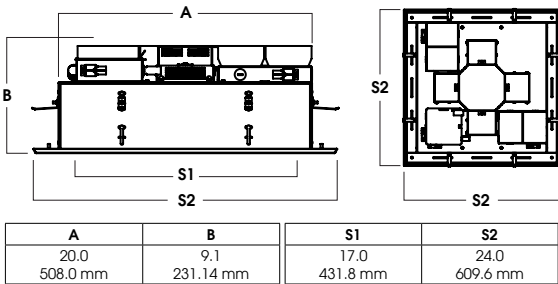

**MOUNTING BRACKETS**

POWDERCOATED 20 GA.  
ALUMINUM HOUSING

Weight: 24 Lbs

**RC2009FTLEDGV - FLUSH FLAT TRIM / NON-IC RATED**

**APPLICATION**

Recessed square high lumen 2' x 2' fixture for high ceiling area lighting.