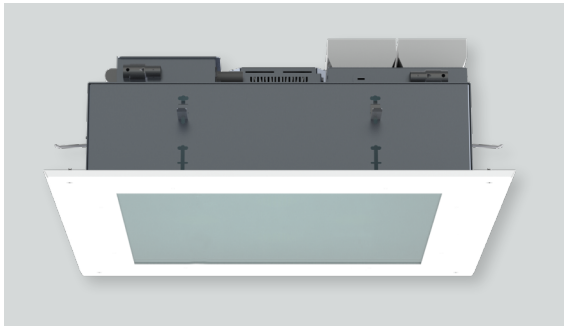

**MOUNTING BRACKETS**

POWDERCOATED 20 GA.  
ALUMINUM HOUSING

Weight: 24 Lbs

**RC2009FTLEDGV - FLUSH FLAT TRIM / NON-IC RATED**

**APPLICATION**

Recessed square high lumen 2' x 2' fixture for high ceiling area lighting.

**FEATURES**

Designed for recessed dry wall ceiling installation. May be installed from above or below ceiling. Fixture is available from 11000-24000 lumens. Produces even glare free illumination. Lens is mechanically attached to trim.