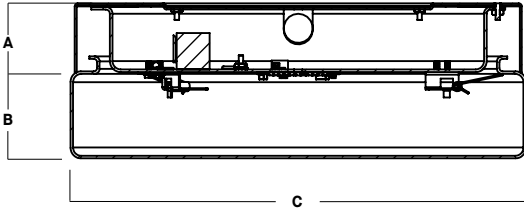

13" ROUND SURFACE DRUM

GV SERIES / 3700 LUMENS

A	B	C
2.07	2.58	13.75
52.58 mm	65.53 mm	349.3 mm

PROJECT: _____

QUANTITY: _____ TYPE: _____

DRM1303LEDGV

APPLICATION

13" surface round light for area illumination.

FEATURES

Speclume series fixtures offer contemporary style with functional luminaire performance. Fixtures designed and manufactured in our factory. Fixture produces horizontal and vertical illumination. Reflective gloss white reflector behind LED for enhanced light output. Interchangeable LED module for ease of maintenance.

FINISH

Multi-stage polyester powder-coat process applied on our dedicated paint lines. All exposed materials are chromate pretreated to resist corrosion.

ELECTRONICS

GV LED system features high brightness white Samsung LED's. 3 step MacAdam Ellipses binning. Standard CRI: 85+. Variety of electronic 120v/277v and dimming drivers.

CONSTRUCTION

Fixtures are spun in our factory from .063 high purity aluminum. Passive aluminum heatsink for optional thermal management. Formed UV stabilized opal acrylic diffuser.

CODE COMPLIANCE

BAA Compliant. ETL listed for damp locations. Manufactured and tested to UL standards No. 1598/8750.

WATTAGE / LUMENS DATA		
PART NUMBER	SOURCE LUMENS¹	SYSTEM WATTS
DRM1303LEDGV15L	1500	11.3
DRM1303LEDGV27L	2700	20.3
DRM1303LEDGV37L	3700	27.1

SERIES	LUMENS¹	CCT	DRIVER / DIMMING²	OPTIONS³	MOUNTING	DIFFUSER	FINISH⁶							
DRM1303LEDGV	15L	1500 Lm	EX DS2W1	Electronic Driver 2 Wire Phase Dimming, 120V	FS GS USR	Fuse Holder and Fuse Ceiling Level Gasket Universal IR Motion/ Light Sensor	WM HM⁴ PM⁴ SM	Wall Mount Hang Straight Pendant Mount Surface Mount	OP POP	White Opal Acrylic White Opal Polycarbonate	MW⁶ MB⁶ PT⁶ CC	Matte White Matte Black Platinum Silver Custom Color		
	27L	2700 Lm											27K	3000K
	37L	3700 Lm											35K	3500K
													40K	4000K

EXAMPLE: DRM1303LEDGV15L35KEX/SM/OPMW

NOTES:
1 Nominal Source Lumens 2 Contact Factory for Additional Options 3 See Product Options Page For Details 4 Specify Length in Inches: See Mounting Page for Available Lengths 5 Reference Color Sheet Located on Product Webpage for Full List of Available Colors 6 Standard Finishes