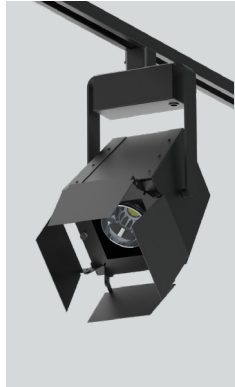

MB - MATTE BLACK