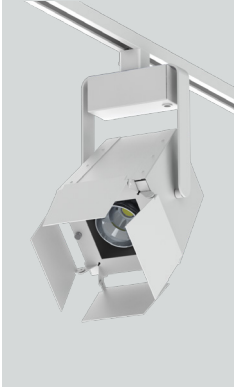

16" PHOTO STYLE SERIES TRACKLIGHT

PHOTO STYLE SERIES / FIXTURE OPTIONS

spectrac
track lighting

STANDARD FINISHES

Black adaptor standard for all finishes excluding MW which comes with white adaptor.

MW - MATTE WHITE