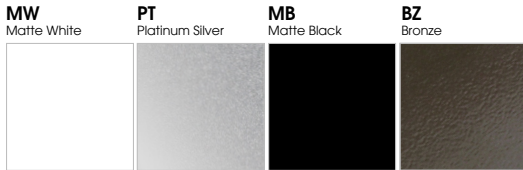

COLOR OPTIONS - POWDER COAT PAINT FINISHES

NOTE: NO PRINTED IMAGE CAN EQUAL THE EXACT COLOR OF FINISH ON METAL.
SEE INDIVIDUAL SPECIFICATION SHEETS OR CONSULT FACTORY FOR ADDITIONAL INFORMATION.

STANDARD CORD / STEM / CANOPY FINISHES / TRACK ADAPTER

FIXTURE COLOR	STANDARD CORD COLOR / TRACK ADAPTER	STANDARD CANOPY / STEM COLOR
Matte White	Matte White	Matte White
Matte Black	Matte Black	Matte Black
All Others	Matte Black	Same Color as Fixture
Custom Color	Contact Factory	Contact Factory

PAINT TIMES

TIER	COST	AVERAGE PAINT TIME*
Tier 1 - Standard Finishes	$	🕒
Custom Color	Contact Factory	Contact Factory

*CONTACT FACTORY FOR SPECIFIC PRODUCT LEAD TIMES

TIER 1 - STANDARD FINISHES

CUSTOM COLOR FINISHES

CONTACT FACTORY

CC
Custom Color