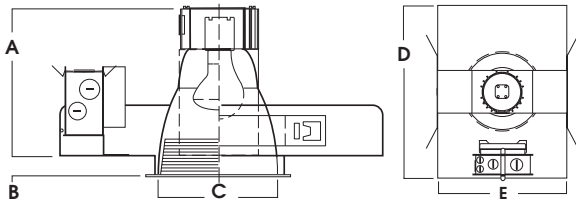

recessed fixtures

6" OPEN REFLECTOR/ BAFFLE PAR SERIES / 200 WATT MAX INC

A	B	C	D	E
7.4 187.3 mm	1.0 25.4 mm	6.0 152.4 mm	16.0 406.4 mm	12.0 304.8 mm

SG6IN

APPLICATION

Series features a deep reflector for excellent cutoff.

FEATURES

Efficient reflector design optimized for Incandescent lamps. Posi-lock reflector attachment. Integral 5/8" (0.625) plaster ring. Maximum wattage label (MWL) for low wattage Incandescent or LED lamps. Tool-less ballast access. Multi-bar adjustable mounting brackets.

FINISH

Variety of powdercoat and anodized finishes available on reflector. Eco Black (EB) finish available on frame/ housing.

ELECTRONICS

120 Volt is standard. Use option T277 for 277V supply feed.

CONSTRUCTION

Frame constructed of 20 ga. galvanized steel. Reflectors spun from .063 high purity aluminum and finished to specification.

LABELS

Manufactured and tested to UL Standard No. 1598.

Max Ceiling Thickness:	1.5 (38.1 mm)
Ceiling Cutout:	6.2 Ø (157.8 mm Ø)
Fixture Weight:	4.0 lbs

SERIES

SG6IN-
Spectrum
Gold 6"
Vertical

OPTIONS

- **BH27** -27" Bar Hangers (Supplied)
- **CB24** -C-Channel Bars
- **CCEA** -Chicago Ceiling Plenum
- **CR** -Corrosion Resistant
- **T277** -Step Down Transformer 277V to 120V
- **FS** -Fuse Holder and Fuse
- **IC** -Insulation Contact (See IC Options Pages for Dimensions)
- **PR** -Plaster Ring (Special Depth)
- **TBC** -T-bar Clips (Fit BH27)
- **MWL** -Max Wattage Label (Specify Wattage)
- **EB** -Eco Black Housing Finish
- **SCA** -Slope Ceiling Adaptor

TRIM / FINISH

- **AR6415-SG** -Semi-Diffuse Low-Iridescent (Standard)
- **CL** -Clear Bright Alzak
- **GO** -Gold Alzak
- **HZ** -Matte Low Iridescent
- **PW** -Pewter Alzak
- **UM** -Umber Alzak
- **WE** -Wheat Alzak
- **MB** -Matte Black
- **MW** -Matte White
- **MF** -Matching Flange

Note: White Flange is Standard.

TRIM OPTIONS

- **GS** -Gasket
- **BB** -Black Micro Baffle
- **WB** -White Micro Baffle

A19	100w
A21	200w
PAR30L	75w
R30	100w
PAR38	150w
R40	200w
*Medium Base	

*For Available **Decorative Architectural Trims**. Consult Factory.

EXAMPLE: SG6IN/ AR6415 SG MW

PROJECT:	TYPE:
CAT. NO.: