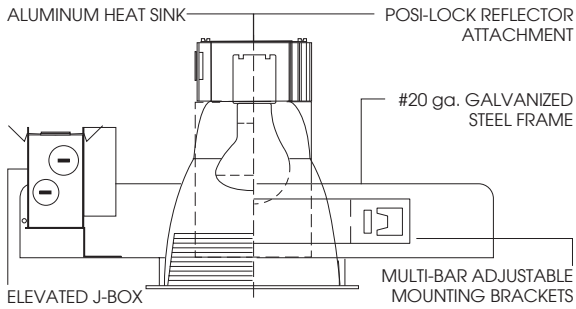

recessed fixtures

6" OPEN REFLECTOR/ BAFFLE PAR SERIES / 200 WATT MAX INC

A	B	C	D	E
7.4 187.3 mm	1.0 25.4 mm	6.0 152.4 mm	16.0 406.4 mm	12.0 304.8 mm

SG6IN

APPLICATION

Series features a deep reflector for excellent cutoff.

FEATURES

Efficient reflector design optimized for Incandescent lamps. Posi-lock reflector attachment. Integral 5/8" (0.625) plaster ring. Maximum wattage label (MWL) for low wattage Incandescent or LED lamps. Tool-less ballast access. Multi-bar adjustable mounting brackets.

FINISH

Variety of powdercoat and anodized finishes available on reflector. Eco Black (EB) finish available on frame/ housing.

ELECTRONICS

120 Volt is standard. Use option T277 for 277V supply feed.

CONSTRUCTION

Frame constructed of 20 ga. galvanized steel. Reflectors spun from .063 high purity aluminum and finished to specification.

LABELS

Manufactured and tested to UL Standard No. 1598.

Max Ceiling Thickness:	1.5 (38.1 mm)
Ceiling Cutout:	6.2 Ø (157.8 mm Ø)
Fixture Weight:	4.0 lbs

SERIES

SG6IN-
Spectrum
Gold 6"
Vertical

OPTIONS

- **BH27** -27" Bar Hangers (Supplied)
- **CB24** -C-Channel Bars
- **CCEA** -Chicago Ceiling Plenum
- **CR** -Corrosion Resistant
- **T277** -Step Down Transformer 277V to 120V
- **FS** -Fuse Holder and Fuse
- **IC** -Insulation Contact (See IC Options Pages for Dimensions)
- **PR** -Plaster Ring (Special Depth)
- **TBC** -T-bar Clips (Fit BH27)
- **MWL** -Max Wattage Label (Specify Wattage)
- **EB** -Eco Black Housing Finish
- **SCA** -Slope Ceiling Adaptor

TRIM / FINISH

- **AR6415-SG** -Semi-Diffuse Low-Iridescent (Standard)
- **CL** -Clear Bright Alzak
- **GO** -Gold Alzak
- **HZ** -Matte Low Iridescent
- **PW** -Pewter Alzak
- **UM** -Umber Alzak
- **WE** -Wheat Alzak
- **MB** -Matte Black
- **MW** -Matte White
- **MF** -Matching Flange

Note: White Flange is Standard.

TRIM OPTIONS

- **GS** -Gasket
- **BB** -Black Micro Baffle
- **WB** -White Micro Baffle

A19	100w
A21	200w
PAR30L	75w
R30	100w
PAR38	150w
R40	200w
*Medium Base	

*For Available **Decorative Architectural Trims**. Consult Factory.

EXAMPLE: SG6IN/ AR6415 SG MW

PROJECT:	TYPE:
CAT. NO.: