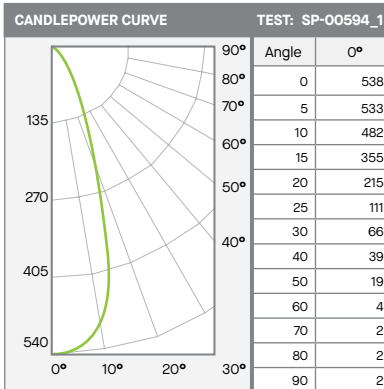

DC03xxSQXT-13LxxK-OSDEX-MBI-MB

13L / OSD - 83 CRI

ZONAL LUMENS

Beam Angle	Lumens	%
0-10	49	17%
0-20	143	51%
0-30	198	71%
0-40	234	84%
0-60	271	97%
0-80	277	99%
0-90	279	100%
Total Lumens	280	100%

SINGLE UNIT: PERFORMANCE
INITIAL FOOTCANDLES AND BEAM ANGLE DIAMETERS

Mounting Height*	FC at Center	Diameter of Beam**	FC at Beam**
5.5'	18	3.5'	8
6.5'	13	4.1'	6
7.5'	10	4.8'	4
8.5'	7	5.4'	3
10.0'	5	6.4'	2
12.0'	4	7.7'	2
14.0'	3	8.9'	1
16.0'	2	10.2'	1

* From aperture to horizontal surface below.
** At IESNA defined Beam Angle, to 50% Max. CP.

Delivered Lumens: 280   CP @ 0° (Nadir): 538   Spacing Ratio: 0.62
Luminaire Watts: 13   Beam Angle: 35.4°   Output Multipliers: 7L x 0.55, 10L x 0.74
LER: 22   CRI: 83