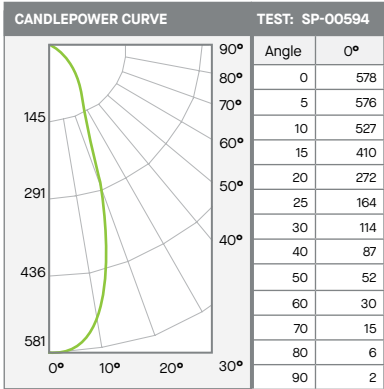

3" SQUARE DECORATIVE SERIES / PHOTOMETRIC DATA

DC03xxSQXT-13LxxK-OSDEX-MWI-MW

13L / OSD - 83 CRI

ZONAL LUMENS

Beam Angle	Lumens	%
0-10	53	12%
0-20	162	37%
0-30	244	55%
0-40	311	70%
0-60	404	91%
0-80	437	99%
0-90	441	100%
Total Lumens	442	100%

* From aperture to horizontal surface below.
** At IESNA defined Beam Angle, to 50% Max. CP.

Delivered Lumens: 442 CP @ 0° (Nadir): 578 Spacing Ratio: 0.64
 Luminaire Watts: 13 Beam Angle: 37.8° Output Multipliers: 7L x 0.55, 10L x 0.74
 LER: 34 CRI: 83