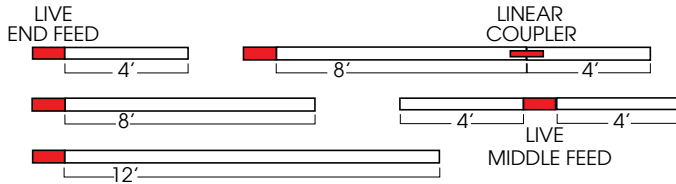

USE HTEK100 ADAPTOR

COMPONENTS OF HTEK Track INSTALLATION

TYPICAL TRACK INSTALLATIONS

- Architectural Grade.
- ISO 9002 Quality.
- Low Profile, easy installation.
- Integral Suspension rail.
- Copper connector/ polycarbonate components.
- UL Listed.