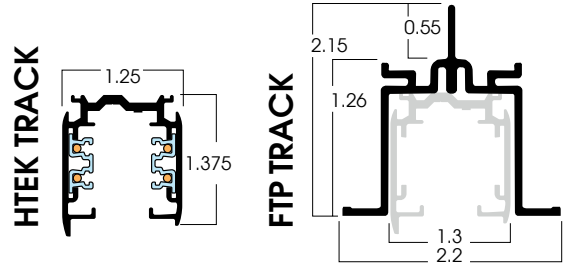

DESCRIPTION	PART #	PART #
	Track	RECESSED
4' Track	HTEK44	FTP44
8' Track	HTEK48	FTP48
12' Track	HTEK412	FTP412

SPECIFY FINISH: Natural Aluminum (-1) Available for track lengths only; Black (-2); White (-3)

ACCESSORIES FOR HTEK Track INSTALLATION

LIVE END
HTEK11

FEEDABLE "L" CONNECTOR
HTEK34

LIVE MIDDLE FEED
HTEK14

DEAD END
HTEK41

FEEDABLE "T" CONNECTOR
RIGHT-HTEK39, LEFT-HTEK40

LINEAR COUPLER
HTEK21

FEEDABLE "X" CONNECTOR
HTEK38

SPECIFY FINISH: Black (-2); White (-3)

MOUNTING ACCESSORIES FOR HTEK TRACK

STEM KIT for GES/GET SPUS ( )
Specify Stem Length
12", 18", 24", 48"

T-BAR CLIP
SKBT12

CABLE CLIP
SKB12

END FEED SUSPENSION
SP4E

UNIVERSAL
SP4P

OTHER ACCESSORIES NOT SHOWN

DESCRIPTION	PART #
Ceiling Cup Cable	SKB30
*Cable Lengths	SKB34 (*)

(*5', 9')

SPECIFY FINISH: Black (-2); White (-3)

PROJECT: _____ **TYPE:** _____

CAT. NO.: _____