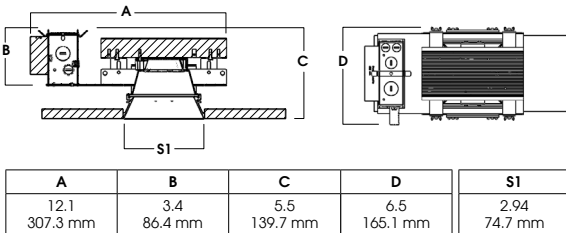

4" TECHZONE™ DOWNLIGHT

OS SERIES / 4500 LUMENS MAX