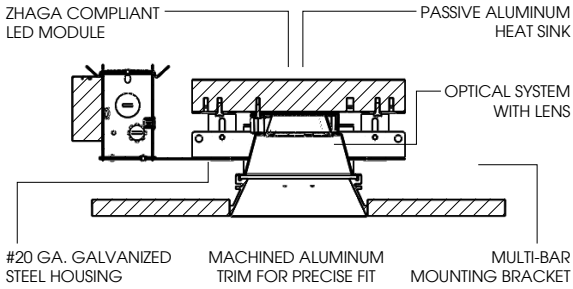

4" TECHZONE™ DOWNLIGHT

OS SERIES / 4500 LUMENS MAX

SGTZ4LEDOS - TECHZONE™ / NON-IC RATED

APPLICATION

4" Square Recessed downlight series for installation in TechZone™ 4" ceilings.

FEATURES

Two-stage optical system for smooth light distribution. Zhaga International Standard LED module for ease of maintenance and replacement. Tool-less LED module, driver and J-Box access.

CONSTRUCTION

Housing/frame constructed of #20 ga. galvanized steel to resist corrosion. Flangeless one piece trim extruded high purity aluminum and finished.

CODE COMPLIANCE

BAA Compliant. Non-IC rated. ETL certified to meet US and Canadian standards. Suitable for dry or damp locations. Manufactured and tested to UL standards No. 1598/8750.