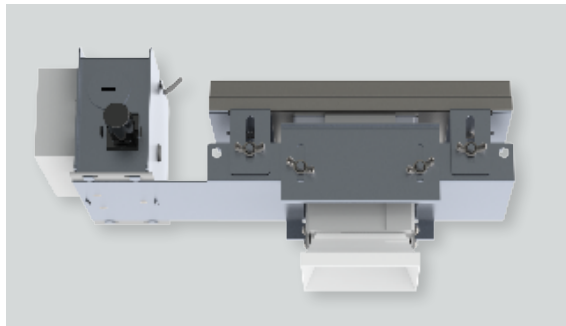

4" TECHZONE™ DOWNLIGHT

OS SERIES / 4500 LUMENS MAX

SGTZ4LEDOS - TECHZONE™ / NON-IC RATED

APPLICATION

4" Square Recessed downlight series for installation in TechZone™ 4" ceilings.

FEATURES

Two-stage optical system for smooth light distribution. Zhaga International Standard LED module for ease of maintenance and replacement. Tool-less LED module, driver and J-Box access.

FINISH

Trim is powdercoated Matte White.

ELECTRONICS

LED module features high brightness white Osram LEDs. 3-step MacAdam Ellipse binning and CRI 84 minimum. Full range of electronic 120V/277V and dimming drivers.

CONSTRUCTION

Housing/frame constructed of #20 ga. galvanized steel to resist corrosion. Flangeless one piece trim extruded high purity aluminum and finished.

CODE COMPLIANCE

BAA Compliant. Non-IC rated. ETL certified to meet US and Canadian standards. Suitable for dry or damp locations. Manufactured and tested to UL standards No. 1598/8750.

INSTALLATION

TechZone™ base fixture fits 15/16 T-Bar flat or tegular tile. Optional 9/16 T-Bar or tegular tile.

WATTAGE / LUMENS DATA		
PART NUMBER	SOURCE LUMENS ¹	SYSTEM WATTS
SGTZ4LEDOS10L	1100	11
SGTZ4LEDOS15L	1500	13
SGTZ4LEDOS20L	2000	20
SGTZ4LEDOS30L	3000	28
SGTZ4LEDOS45L	4500	41