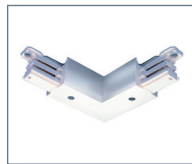

"L" CONNECTOR

- **TEK34-2** - 120V, Black
- **TEK34-3** - 120V, White
- **HTEK34-2** - 277V, Black
- **HTEK34-3** - 277V, White