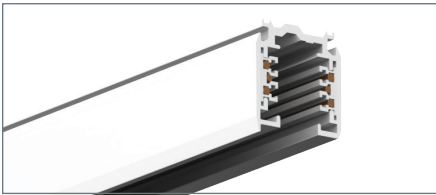

TEK/HTEK ARCHITECTURAL TRACK & ACCESSORIES

SURFACE/SUSPENDED - 120V or 277V - 2 CIRCUIT / 2 NEUTRAL

TEK & HTEK TRACK

Our ISO 9002-compliant Architectural Grade lighting offers sleek design, easy installation, and top-tier quality. Illuminate confidently with UL-listed fixtures.

- TEK44-2** - 4' Track, Black, 120V **HTEK44-2** - 4' Track, Black, 277V
- TEK44-3** - 4' Track, White, 120V **HTEK44-3** - 4' Track, White, 277V
- TEK48-2** - 8' Track, Black, 120V **HTEK48-2** - 8' Track, Black, 277V
- TEK48-3** - 8' Track, White, 120V **HTEK48-3** - 8' Track, White, 277V