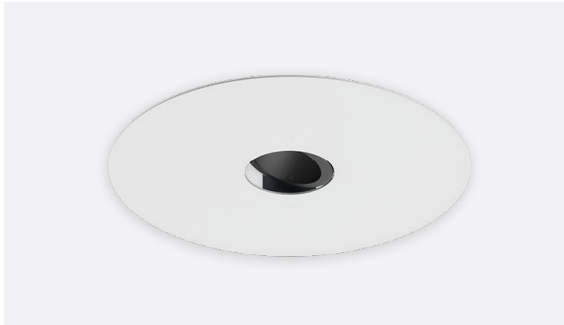

# 3.5" MINI ROUND VERSA LIGHT

recessed fixtures

PROJECT: \_\_\_\_\_  
 QUANTITY: \_\_\_\_\_ TYPE: \_\_\_\_\_

A	B	C	D	E	F
4.7 120.6 mm	0.625 19.0 mm	4.5 114.3 mm	8.0 203.2 mm	12.0 304.8 mm	8.0 203.2 mm

### APPLICATION

3.5" Versa light MR16 for Flush fit plaster installation.

### FEATURES

Efficient reflector design optimized for MR16 LED lamps (sold by others). Lamp rotates / locks 360°, lamp tilts / locks 45°. Integral 5/8" (0.625") plaster ring. Tool-less access for ease of maintenance. Multi-bar adjustable mounting brackets.

### CONSTRUCTION

Frame constructed of 20 ga. aluminum. Trim spun from .063" high purity aluminum and finished to specification.