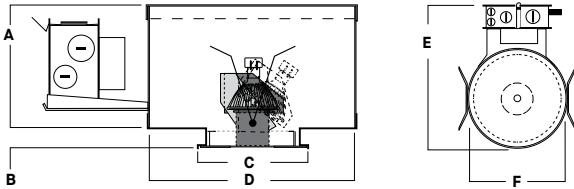

# 3.5" MINI ROUND VERSA LIGHT

recessed fixtures

PROJECT: \_\_\_\_\_  
 QUANTITY: \_\_\_\_\_ TYPE: \_\_\_\_\_

A	B	C	D	E	F
4.7 120.6 mm	0.625 19.0 mm	4.5 114.3 mm	8.0 203.2 mm	12.0 304.8 mm	8.0 203.2 mm

### FEATURES

Efficient reflector design optimized for MR16 LED lamps (sold by others). Lamp rotates / locks 360°, lamp tilts / locks 45°. Integral 5/8" (0.625") plaster ring. Tool-less access for ease of maintenance. Multi-bar adjustable mounting brackets.