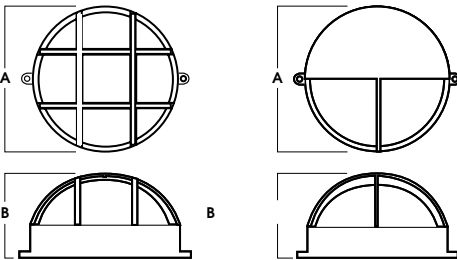

DG09LW
Lens/Grille

DS09LW
Lens/Eyelid

SERIES	A	B
DG09LW	10.5	6.0
DS09LW	10.5	6.25

WATTAGE / LUMENS DATA		
PART NUMBER	SOURCE LUMENS¹	SYSTEM WATTS
DG09LW10L	1000	8.1

SERIES	LUMENS¹	CCT	DRIVER / DIMMING²	MOUNTING³	FINISH
DG09LW Lens/Grille	10L 1000 Lm	30K 3000K	EX Electronic Driver, 120V/277V DS10X 10%, 0-10V, 120V/277V DS2W1 1%, ELV/MLV 120V	SM Surface Mount	GW Gloss White MW Matte White MB Matte Black BZ Bronze PT Platinum Silver GA Galvanized CH Charcoal SN Sun Gold EG Evergreen BL Blue Streak AY Aero Yellow RD Red Baron CO Copper Metallic CC⁴ Custom Color
DS09LW Lens/Eyelid		35K 3500K			
		40K 4000K			
		50K 5000K			

EXAMPLE: DG09LW10L30KEXSMBZ

NOTES:
1 Nominal Source Lumens at 3500K 2 Contact Factory for Additional Options 3 May be Ceiling or Wall Mounted
4 See Color Page for More Options/Consult Factory for Special Finishes

PROJECT:	TYPE:
CAT. NO.: