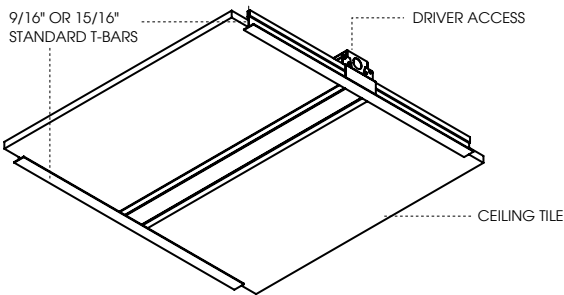

SERIES	LUMENS^{1/2}	CCT	T-BAR TYPE	LENSES⁵	DRIVER / VOLTAGE⁶	OPTIONS	FINISH
LT0324OL 24" Individual	05L 550 Lm/Ft	30K 3000K	9T⁸ 9/16" Grid	DW Diffuse White	EX Electronic Driver, 120V/277V	EMIT⁷ Integral Emergency Battery	MW Matte White
	11L 1100 Lm/Ft	35K 3500K	15T⁴ 15/16" Grid	LW Wide Beam Symmetric			
LT0348OL 48" Individual	20L 2000 Lm/Ft	40K 4000K		LA Asymmetric	DS10X 10%, 0-10V, 120V/277V	FS Fuse	MB Matte Black PT Platinum Silver CC³ Custom Color
	25L 2500 Lm/Ft				DO10X 1%, 0-10V, 120V/277V		

EXAMPLE: LT0324OL20L35K9TDWEX/MW

NOTES:

1 Nominal Source Lumens 2 Contact Factory for Other Outputs Between 550-2500 Lm Per Foot 3 9/16 Wide x 1.5 Tall T-Bar 4 15/16 Wide x 1.5 Tall T-Bar 5 See Lens Pages
6 Contact Factory for Additional Options 7 Contact Factory 8 See Color Page for More Options/Consult Factory for Special Finishes

PROJECT:	TYPE:
CAT. NO.: