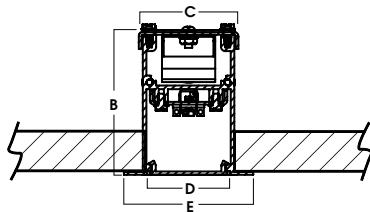

A	B	C	D	E
24.0	3.2	2.3	1.8	2.9
48.0