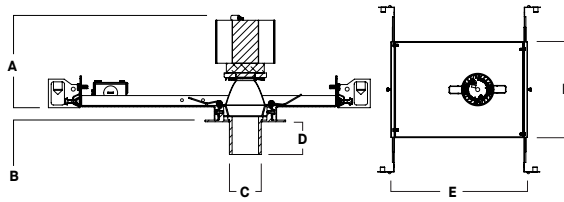

HOUSING DIMENSIONS

SR2MO - NEW CONSTRUCTION / 20L MAX

Non-IC rated, thermally protected frame-in kit for new construction. Non-IC designation requires insulation must be minimum of 3" from housing.

A	B	C	D	E	F
4.2	.625	1.5	1.5	12.9	9.1
106.7 mm	15.2 mm	38.1 mm	38.1 mm	327.7 mm	231.1 mm

Fixture Weight: 4.0 lbs

Ceiling Cutout: Ø 3"