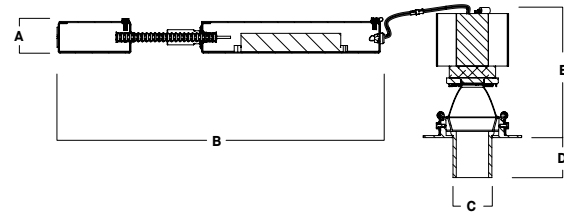

A	B	C	D	E
1.5	13.9	1.5	1.5	4.8
38.1 mm	353.1 mm	38.1 mm	38.1 mm	121.9 mm

Fixture Weight: 2.0 lbs

Ceiling Cutout: Ø 3"

FEATURES

NEW CONSTRUCTION

Precision Die-formed 20 gauge galvanized steel housing and integral junction box with (1) 7/8" knockout for Non-IC (not designed for through branch circuit wiring) and (1) 5/8", (3) 7/8" and 2 (1") knockouts for IC. Junction box capacity: 8 12AWG rated for 90 °C. Tool-less driver and junction box access for ease of maintenance. Posi-loc trim retention springs for 5/8"-1" ceiling thickness. For thicker ceilings consult factory.

REMODEL CONSTRUCTION

Features tethered power supply and junction box with sheathed wire, (1) 7/8" knockout, and (1) 5/8" Knockout.

MOUNTING

A variety of mounting bars are available (excluding remodel). Ceiling materials must be rigid to support luminaire frame.

DRIVER

Several constant current dimming drivers are available. Power factor >.9 typical, 50/60Hz, 350-1050mA.

TRIM

Self-flanged, one-piece, die-cast aluminum finished in a variety of powdercoat options. Decorative glass is finished in blown glass or frosted pattern.

LUMEN OUTPUT

Optics maintain 1000-2000 lumens range.

LED

Zhaga compatible high performance Xicato module. Proprietary phosphor technology provides consistent and stable color with CCT control of +/- 100K over life of light engine.

EMERGENCY

Remote 7W emergency battery options are available. Operates for 90 minutes and produces nominal 450 lumens.

COLOR VARIATION

Standard CRI (83) within 2-step MacAdam Ellipse. High CRI (98) within 1x2-step MacAdam Ellipse.

LISTINGS

ETL Certified to meet US and Canadian Standards. Manufactured and tested to UL standard No. 1598/8750. BAA compliant. Insulated Ceiling (IC) option available.

WARRANTY

Fixtures, LEDs and drivers carry 5 year Spectrum warranty, as well as individual OEM warranty. Warranty is 5 years from date of manufacturing. LED system rated for operation in an ambient temperatures up to 25 °C.

TRIM / MODULE DATA

RH2BGC2 - BUBBLE GLASS TUBE ACCENT MODULE

Lm	A	B	C
XT10L	5.0	1.5	1.5
XT13L	5.0	1.5	1.5
XT20L	5.0	1.5	1.5

RH2FGC2 - FROSTE GLASS TUBE ACCENT MODULE

Lm	A	B	C
XT10L	5.0	1.5	1.5
XT13L	5.0	1.5	1.5
XT20L	5.0	1.5	1.5