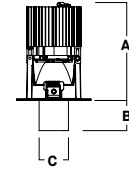

Lm	A	B	C
XT10L	5.0	1.5	1.5
XT13L	5.0	1.5	1.5
XT20L	5.0	1.5	1.5