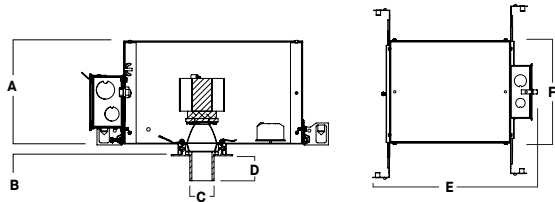

HOUSING DIMENSIONS

SR2MO - NEW CONSTRUCTION / 20L MAX

Non-IC rated, thermally protected frame-in kit for new construction. Non-IC designation requires insulation must be minimum of 3" from housing.

A	B	C	D	E	F
4.2	.625	1.5	1.5	12.9	9.1
106.7 mm	15.2 mm	38.1 mm	38.1 mm	327.7 mm	231.1 mm

Fixture Weight: 4.0 lbs

Ceiling Cutout: Ø 3"

SR2MI - IC NEW CONSTRUCTION / 13L MAX

IC rated frame-in kit for new construction with direct insulation contact.

A	B	C	D	E	F
6.4	.625	1.5	1.5	15.4	9.8
162.6 mm	15.2 mm	38.1 mm	38.1 mm	391.2 mm	248.9 mm