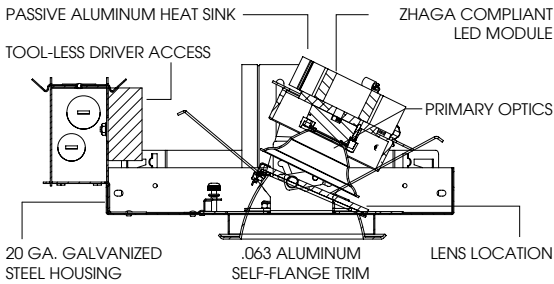

4" ROUND WALL WASH

PC SERIES / 3000 LUMENS

A	B	C	D	E	F
5.1	.625	4.0	5.75	9.5	11.14
129.5 mm	15.88 mm	101.6 mm	146.1 mm	241.3 mm	283.0 mm

RWFO4PC - TRIM FLANGE / NON-IC RATED

APPLICATION

Versatile 4" Round aperture recessed LED wall wash with a wide range of lumens and control options.