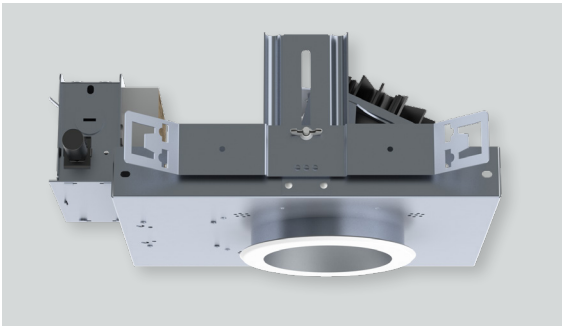

4" ROUND WALL WASH

PC SERIES / 3000 LUMENS

A	B	C	D	E	F
5.1	.625	4.0	5.75	9.5	11.14
129.5 mm	15.88 mm	101.6 mm	146.1 mm	241.3 mm	283.0 mm

RWFO4PC - TRIM FLANGE / NON-IC RATED

APPLICATION

Versatile 4" Round aperture recessed LED wall wash with a wide range of lumens and control options.

FEATURES

Two-stage optical system for smooth light distribution and focus control. Quick change LED module with interchangeable optics for job site adjustment and fixture maintenance. Shallow plenum design. Tool-less driver and j-box access. Posi-lock trim retention torsion springs. See RWZO4 series for trimless plaster or wood ceiling.

TRIM FINISH

A variety of architectural powdercoat and anodized finishes are available.

Matte white flange is standard.

ELECTRONICS

LED module features high brightness Phillips LEDs. 3-step MacAdam Ellipse binning and 80 and 90 CRI available. Variety of electronic 120V/277V and dimming drivers.

CONSTRUCTION

Housing/frame constructed of #20 ga. galvanized steel to resist corrosion. Self-Flanged one piece trim spun from 0.063" thick high purity aluminum and finished to specification.

CODE COMPLIANCE