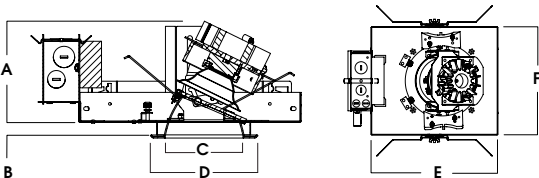

4" ROUND WALL WASH

PC SERIES / 3000 LUMENS

A	B	C	D	E	F
5.1	.625	4.0	5.75	9.5	11.14
129.5 mm	15.88 mm	101.6 mm	146.1 mm	241.3 mm	283.0 mm

RWFO4PC - TRIM FLANGE / NON-IC RATED

APPLICATION

Versatile 4" Round aperture recessed LED wall wash with a wide range of lumens and control options.

FEATURES

Two-stage optical system for smooth light distribution and focus control. Quick change LED module with interchangeable optics for job site adjustment and fixture maintenance. Shallow plenum design. Tool-less driver and j-box access. Posi-lock trim retention torsion springs. See RWZO4 series for trimless plaster or wood ceiling.

TRIM FINISH

A variety of architectural powdercoat and anodized finishes are available.

Matte white flange is standard.

ELECTRONICS

LED module features high brightness Phillips LEDs. 3-step MacAdam Ellipse binning and 80 and 90 CRI available. Variety of electronic 120V/277V and dimming drivers.

CONSTRUCTION

Housing/frame constructed of #20 ga. galvanized steel to resist corrosion. Self-Flanged one piece trim spun from 0.063" thick high purity aluminum and finished to specification.

CODE COMPLIANCE

BAA Compliant. Non-IC rated. UL certified to meet US and Canadian standards. Suitable for dry or damp locations. Optional Wet location. Manufactured and tested to UL standards No. 1598/8750.

WATTAGE TO LUMENS UPDATE

CURRENT PART NUMBER EXAMPLE	SOURCE LUMENS¹	SYSTEM WATTS
RWFO4PC10L	1100	15.2
RWFO4PC20L	2100	23.2
RWFO4PC30L	3000	31.0

SERIES	LUMENS¹	CCT	OPTICS	DRIVER / VOLTAGE²	OPTIONS³	TRIM	FINISH	TRIM OPTIONS⁵			
RWFO4PC	80 CRI		XW Extra Wide	E_ Electronic Driver DS10_ 10%, 0-10V DO10_ 1%, 0-10V	1 120V 2 277V	BH27⁴ 27" Solid Bars H12 12" - 24" Expandable Bars H06 6" - 12" Expandable Bars CB24 24" C-Channel Bars EM 7W Emergency Battery Test Switch Remote	RW4FPC⁵	SG⁶ Semi-Diffuse HZ Haze Full Diffuse MW Matte White MB Matte Black PT Platinum Silver OB Oil Rubbed Bronze CH Charcoal AC Anodic Champagne AS Anodic Sapphire AM Anodic Malachite SN Sun Gold CO Copper Metallic GH Graphite AMB Anti Microbial Finish CC⁷ Custom Color			
	10L 1100 Lm	27K 2700K							SKX⁸ Linear Wall Wash Lens		
	20L 2100 Lm	30K 3000K							SKW Linear Wall Wash Lens		
	30L 3100 Lm	35K 3500K							Wet Location		
		40K 4000K							PF¹⁰ Polished Flange		
	90 CRI										
10L 1000 Lm	27HK 2700K										
20L 2000 Lm	30HK 3000K										

EXAMPLE: RWFO4PC10L35KWDE1/BH27/RW4FPCMWSKX

NOTES:
1 Nominal Source Lumens at Any CCT 2 Contact Factory for Additional Options 3 See Product Options Page for Details 4 Standard Bar Hangers 5 "F" Indicates Self-Flange Trim, Matte White Standard 6 Standard Finish
7 Contact Factory for Special Finishes 8 Contact Factory for Special Lenses/Louvers 9 Standard Lens 10 Flange and Reflector Same Finish

PROJECT: _____
TYPE: _____

Dimensions and values shown are nominal. Spectrum Lighting continually works to improve products and reserves the right to make changes which may alter the performance or appearance of products.