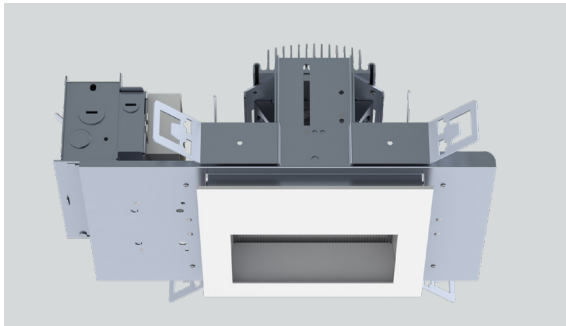

4" SQUARE WALL WASH FX SERIES / 4000 LUMENS MAX

A	B	C	D	S1	S2
4.9 124.5 mm	.625 15.9 mm	13.3 337.8 mm	7.9 200.7 mm	3.8 69.5 mm	5.4 137.2 mm

SGW4SQLEDFX - TRIM FLANGE / NON-IC RATED

QUICK SHIP

Quick Ship highlights products that can ship in 3 - 5 working days.

APPLICATIONS

FX series 4" square recessed wall wash designed for general wall washing with smooth light distribution.

FEATURES

Shallow plenum construction. Auto dim thermal protector for long term reliability. Zhaga international standard LED module for ease of maintenance and future replacement. Tool-less LED module, driver, and J-Box access. Multi-Bar mounting brackets, fit a variety of mounting bars. Post-lock trim retention torsion springs. Integral 5/8" (.625) collar, works in ceiling up to 1." Deep. BH27 Standard mounting bars included. Intended for Non-IC new construction.

CONSTRUCTION

Housing/frame constructed of #20 ga. galvanized steel to resist corrosion. Self-Flanged one piece trim die-cast high purity aluminum and finished to specification. Passive machined aluminum heatsink.