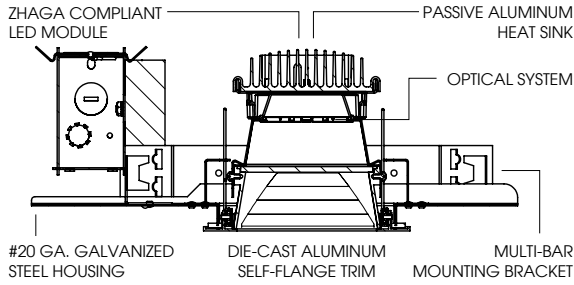

4" SQUARE WALL WASH FX SERIES / 4000 LUMENS MAX

A	B	C	D	S1	S2
4.9 124.5 mm	.625 15.9 mm	13.3 337.8 mm	7.9 200.7 mm	3.8 69.5 mm	5.4 137.2 mm

SGW4SQLEDFX - TRIM FLANGE / NON-IC RATED

QUICK SHIP

Quick Ship highlights products that can ship in 3 - 5 working days.

APPLICATIONS

FX series 4" square recessed wall wash designed for general wall washing with smooth light distribution.

FEATURES

Shallow plenum construction. Auto dim thermal protector for long term reliability. Zhaga international standard LED module for ease of maintenance and future replacement. Tool-less LED module, driver, and J-Box access. Multi-Bar mounting brackets, fit a variety of mounting bars. Post-lock trim retention torsion springs. Integral 5/8" (.625) collar, works in ceiling up to 1." Deep. BH27 Standard mounting bars included. Intended for Non-IC new construction.

CONSTRUCTION

Housing/frame constructed of #20 ga. galvanized steel to resist corrosion. Self-Flanged one piece trim die-cast high purity aluminum and finished to specification. Passive machined aluminum heatsink.