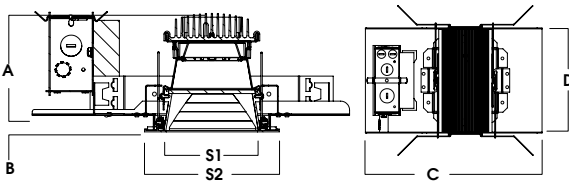

4" SQUARE WALL WASH FX SERIES / 4000 LUMENS MAX

A	B	C	D	S1	S2
4.9 124.5 mm	.625 15.9 mm	13.3 337.8 mm	7.9 200.7 mm	3.8 69.5 mm	5.4 137.2 mm

SGW4SQLEDFX - TRIM FLANGE / NON-IC RATED

QUICK SHIP

Quick Ship highlights products that can ship in 3 - 5 working days.

APPLICATIONS

FX series 4" square recessed wall wash designed for general wall washing with smooth light distribution.

FEATURES

Shallow plenum construction. Auto dim thermal protector for long term reliability. Zhaga international standard LED module for ease of maintenance and future replacement. Tool-less LED module, driver, and J-Box access. Multi-Bar mounting brackets, fit a variety of mounting bars. Post-lock trim retention torsion springs. Integral 5/8" (.625) collar, works in ceiling up to 1." Deep. BH27 Standard mounting bars included. Intended for Non-IC new construction.