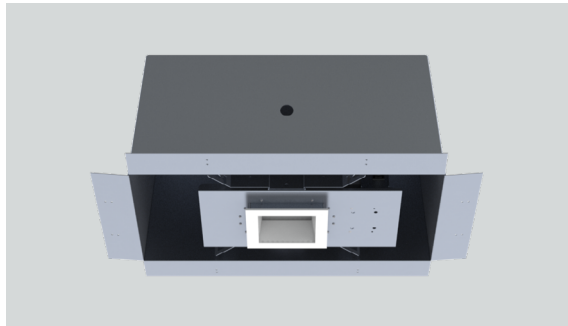

**4" FIRE PRO - FIRE RATED DOWNLIGHT**  
OS SERIES / 2000 LUMENS MAX

A	B	C	D	S1	S2
9.5 241.3 mm	.625 15.9 mm	17.2 436.9 mm	25.1 637.5 mm	3.8 96.5 mm	5.4 137.2 mm

**FPE4SQLEDOS - TRIM FLANGE / NON-IC RATED**

**APPLICATION**

Fire Pro 4" LED recessed square open aperture downlight for fire rated ceilings.

**FEATURES**

60 minutes rated firebox enclosure. Two-stage optical system for smooth light distribution. Zhaga International Standard LED module for ease of maintenance and replacement. Tool-less LED module, driver and J-Box access. Multi-Bar mounting brackets. Posi-lock trim retention torsion springs. Integral 0.625" collar.

**CONSTRUCTION**

Housing / frame constructed of #20 ga. galvanized steel. Self-Flanged one piece trim die-cast high purity aluminum and finished to specification. Extruded and machined 6063-H32 aluminum heatsink. T.I.M. gasket for optimal thermal management.