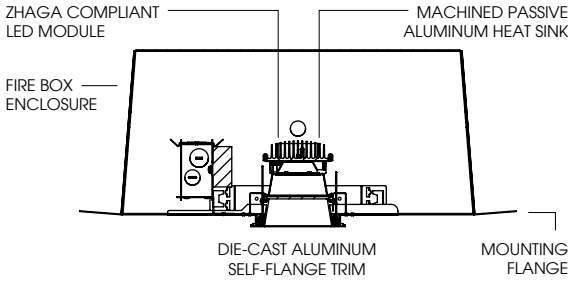

**4" FIRE PRO - FIRE RATED DOWNLIGHT**  
OS SERIES / 2000 LUMENS MAX

A	B	C	D	S1	S2
9.5 241.3 mm	.625 15.9 mm	17.2 436.9 mm	25.1 637.5 mm	3.8 96.5 mm	5.4 137.2 mm

**FPE4SQLEDOS - TRIM FLANGE / NON-IC RATED**

**APPLICATION**

Fire Pro 4" LED recessed square open aperture downlight for fire rated ceilings.

**FEATURES**

60 minutes rated firebox enclosure. Two-stage optical system for smooth light distribution. Zhaga International Standard LED module for ease of maintenance and replacement. Tool-less LED module, driver and J-Box access. Multi-Bar mounting brackets. Posi-lock trim retention torsion springs. Integral 0.625" collar.