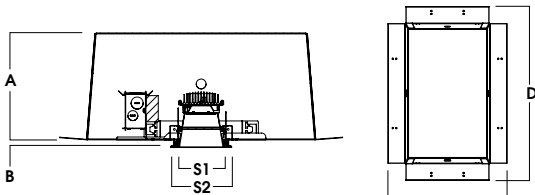

**4" FIRE PRO - FIRE RATED DOWNLIGHT**  
OS SERIES / 2000 LUMENS MAX

A	B	C	D	S1	S2
9.5 241.3 mm	.625 15.9 mm	17.2 436.9 mm	25.1 637.5 mm	3.8 96.5 mm	5.4 137.2 mm

**FPE4SQLEDOS - TRIM FLANGE / NON-IC RATED**

**APPLICATION**

Fire Pro 4" LED recessed square open aperture downlight for fire rated ceilings.

**FEATURES**

60 minutes rated firebox enclosure. Two-stage optical system for smooth light distribution. Zhaga International Standard LED module for ease of maintenance and replacement. Tool-less LED module, driver and J-Box access. Multi-Bar mounting brackets. Posi-lock trim retention torsion springs. Integral 0.625" collar.