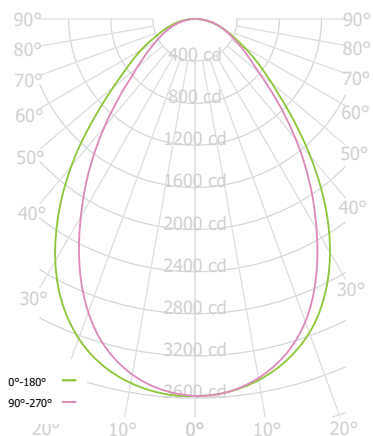

HOT2D

277V 2 Circuit 6 Conductor,
0-10V Dimmable

TWH4FX 70L 35K xx MW

CANDLEPOWER CURVE TEST SP-01254	INTENSITY CANDELA 0° AZIMUTH	ZONAL LUMENS	SINGLE UNIT: PERFORMANCE DIRECT FOOTCANDLES BASED ON DOWNLIGHT ONLY				MULTIPLE UNITS: PERFORMANCE 80/50/20% REFLECTANCES INITIAL FOOTCANDLES AND WATTS PER SQUARE FOOT									
			Mounting Height AFF	FC at Center on Floor	Beam Diameter	FC at Beam Edge	Ceiling Height	Fixture Spacing	RCR 2		RCR 4					
	0°	3580	0° - 10°	341	6%	8'	56 fc	12.4'	13 fc	14'	10'	51	0.48	60	0.69	
	0°	3580	0° - 30°	2559	42%	10'	36 fc	15.4'	8 fc	18'	12'	39	0.36	32	0.36	
	20°	3170	0° - 60°	5365	89%	12'	25 fc	18.5'	6 fc	22'	16'	24	0.22	19	0.22	
	40°	1706	90° - 120°	6	0%	14'	18 fc	21.6'	4 fc	Delivered Illuminance Rating: (DIR)		106 FC per W/Sq. Ft.		87 FC per W/Sq. Ft.		
	60°	542	90° - 150°	10	0%	16'	14 fc	24.7'	3 fc	1' Suspension Length to luminous aperture Square rooms used for multiple units: RCR 2: Length & Width = Ceiling Ht. - 3.5' x 5.00 RCR 4: Length & Width = Ceiling Ht. - 3.5' x 2.50 * Average Footcandles at 2.5' Above Floor						
	80°	125	0° - 90°	6038	100%	20'	9 fc	30.9'	2 fc							
	90°	6	90° - 180°	12	0%	24'	6 fc	37.1'	1 fc							
	100°	1	Total	6051	100%	28'	5 fc	43.3'	1 fc							
	120°	2														
	140°	3														
	160°	3														
	180°	3														

Delivered Lumens: **6051**
 Luminaire Watts: **53.2**
 LER: **113.74**

CP at 0° (Nadir): **3580**
 CRI: **80+**

Beam Angle: **79°**
 Spacing Ratio: **1.09**

Lumen Multiplier: 20L x 0.29, 30L x 0.43, 40L x 0.57, 50L x 0.71, 60L x 0.86
 CCT Multiplier: 30K x 1.0, 40K x 1.08

TWH4FX 70L 35K xx MW

CANDLEPOWER CURVE TEST SP-01254	PERFORMANCE SUMMARY	REFERENCE DIAGRAM
------------------------------------	---------------------	-------------------

Delivered Lumens: 6051
 Luminaire Watts: 53.2
 LER: 113.74
 CP at 0deg (Nadir): 3580
 CRI: 80+
 Lumen Multiplier: 20L x 0.29, 30L x 0.43, 40L x 0.57, 50L x 0.71, 60L x 0.86
 CCT Multiplier: 30K x 1.0, 40K x 1.08