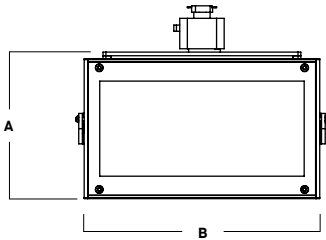

DIMENSIONS

A	B
4.8 121.9 mm	7.7 195.6 mm

FINISH

MW
Matte White

PT
Platinum Silver

MB
Matte Black

BZ
Bronze

CC
Custom Color