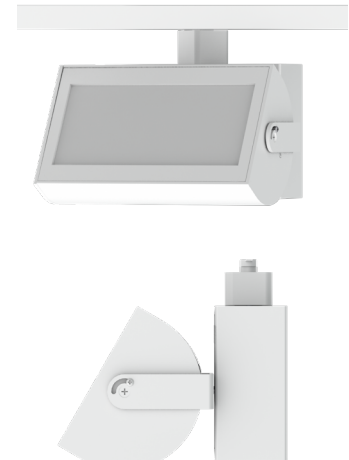

FIXTURE COLOR	STANDARD CORD COLOR / TRACK ADAPTER
Matte White	Matte White
Matte Black	Matte Black
All Others	Matte Black
Custom Color	Contact Factory

MOUNTING TYPES

0° TILT

45° TILT

90° POSITION

120° TILT

ADAPTOR