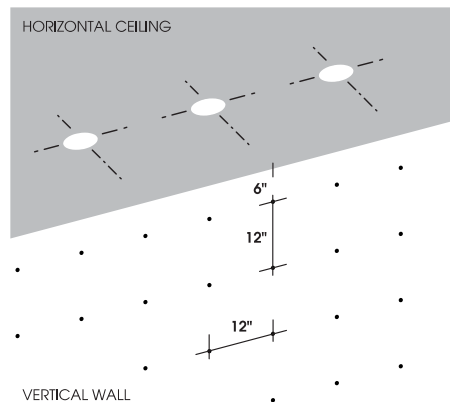

TWH4FX 70L 35K xx MW

CANDLEPOWER CURVE TEST SP-01254	PERFORMANCE SUMMARY	REFERENCE DIAGRAM

Delivered Lumens: 6051
Luminaire Watts: 53.2
LER: 113.74
CP at 0deg (Nadir): 3580
CRI: 80+
Lumen Multiplier: 20L x 0.29, 30L x 0.43, 40L x 0.57, 50L x 0.71, 60L x 0.86
CCT Multiplier: 30K x 1.0, 40K x 1.08

PERFORMANCE DATA - INITIAL ILLUMINATION (FOOTCANDLES) ON WALL - DIRECT LIGHT ONLY