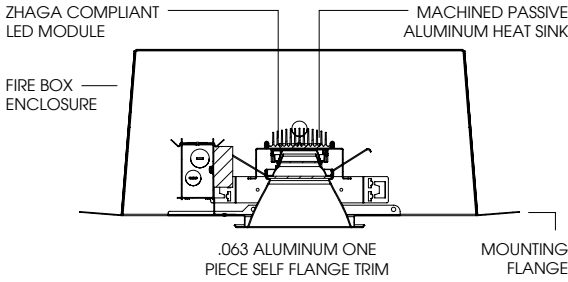

6" FIRE PRO - FIRE RATED DOWNLIGHT
OS SERIES / 2000 LUMENS MAX

A	B	C	D	S1	S2
9.5	.625	17.2	25.1	6.0	7.5
241.3 mm	15.9 mm	436.9 mm	637.5 mm	152.4 mm	190.5 mm

FPE6LEDOS - TRIM FLANGE / NON-IC RATED

APPLICATION

Fire Pro 6" LED recessed open aperture downlight for fire rated ceilings.

FEATURES

60 minutes rated firebox enclosure. Two-stage optical system for smooth light distribution. Zhaga International Standard LED module for ease of maintenance and replacement. Tool-less LED module, driver and J-Box access. Multi-Bar mounting brackets. Posi-lock trim retention torsion springs. Integral 0.625" collar.

TRIM FINISH

A variety of architectural powdercoat and anodized finishes are available.

Matte white flange is standard.

ELECTRONICS

LED module features high brightness white Osram LEDs. 3-step MacAdam Ellipse binning and CRI 84 minimum. Full range of electronic 120V/277V and dimming drivers.

CONSTRUCTION

Housing / frame constructed of #20 ga. galvanized steel. Self-flanged one piece trim spun from 0.063" high purity aluminum and finished to specification. Extruded and machined 6063-H32 aluminum heatsink. T.I.M. gasket for optimal thermal management.

CODE COMPLIANCE

ASTM E119-05a, UL 263, UBC 7-1, NFPA 251, ANSI A2.1. Certified by Omega Point Laboratories. Certified by Intertek and Warnock Hersey. BAA Compliant. Non-IC rated. ETL certified to meet US and Canadian standards. Suitable for dry or damp locations. LM79/LM80/TM21 data available. Optional Wet location. Manufactured and tested to UL standards No. 1598/8750.

WATTAGE / LUMENS DATA				
PART NUMBER	SOURCE LUMENS¹	DELIVERED LUMENS²	SYSTEM WATTS	LPW
FPE6LEDOS10L	1100	1033	11	99
FPE6LEDOS15L	1500	1205	13	91
FPE6LEDOS20L	2000	1685	20	84

SERIES	LUMENS¹	CCT	DRIVER / VOLTAGE³	OPTIONS⁴	FIREBOX	TRIM	FINISH⁶	TRIM OPTIONS	
FPE6LEDOS	10L	1100 Lm	E Electronic Driver 1% ELV/MLV, 120V DS2W1 DO10 DS10 1% 0-10V	1 120V 2 277V	H12 12" - 24" Expandable Bars FS Fusing CR Corrosion Resistant PR⁸ Deep Ceiling Extension GR Goof Ring AMB Anti-Microbial Finish	FB2012 60 Minutes Rated Enclosure	AR6223OS	SO⁹ Micro Prism Solite™ Lens GL Clear Glass Lens FG Frosted Glass Lens GS Gasket WL Wet Location PF¹⁰ Polished Flange AMB Anti-Microbial Finish	
	15L	1500 Lm							MB Matte Black SG Semi-Diffuse
	20L	2000 Lm							HZ Haze Full Diffuse PT Platinum Silver BZ Bronze OB Oil Rubbed Bronze CH Charcoal AS Anodic Sapphire AN Anodic Natural AC Anodic Champagne AZ Anodic Bronze AK Anodic Black AM Anodic Malachite SN Sun Gold CO Copper Metallic GH Graphite CC⁸ Custom Color

EXAMPLE: FPE6LEDOS10L35KE1/FB2012/AR6223OSMWSO

NOTES:
1 Nominal Source Lumens at 35K 2 Delivered Lumens at 35K with E1-AR6223OS-MW-SO 3 Contact Factory for Additional Options 4 See Product Options Page for Details 5 Contact Factory 6 Inside Trim And Flange Will Match Color Specified 7 Standard Finish 8 Contact Factory for Special Finishes 9 Standard Lens 10 Flange and Reflector Same Finish

PROJECT: _____
TYPE: _____