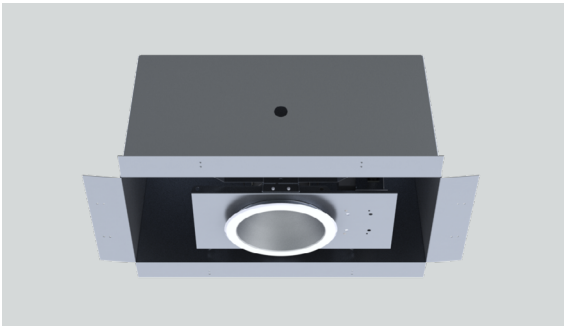

6" FIRE PRO - FIRE RATED DOWNLIGHT
OS SERIES / 2000 LUMENS MAX

A	B	C	D	S1	S2
9.5	.625	17.2	25.1	6.0	7.5
241.3 mm	15.9 mm	436.9 mm	637.5 mm	152.4 mm	190.5 mm

FPE6LEDOS - TRIM FLANGE / NON-IC RATED

APPLICATION

Fire Pro 6" LED recessed open aperture downlight for fire rated ceilings.

FEATURES

60 minutes rated firebox enclosure. Two-stage optical system for smooth light distribution. Zhaga International Standard LED module for ease of maintenance and replacement. Tool-less LED module, driver and J-Box access. Multi-Bar mounting brackets. Posi-lock trim retention torsion springs. Integral 0.625" collar.

TRIM FINISH

A variety of architectural powdercoat and anodized finishes are available.

Matte white flange is standard.

ELECTRONICS

LED module features high brightness white Osram LEDs. 3-step MacAdam Ellipse binning and CRI 84 minimum. Full range of electronic 120V/277V and dimming drivers.

CONSTRUCTION

Housing / frame constructed of #20 ga. galvanized steel. Self-flanged one piece trim spun from 0.063" high purity aluminum and finished to specification. Extruded and machined 6063-H32 aluminum heatsink. T.I.M. gasket for optimal thermal management.