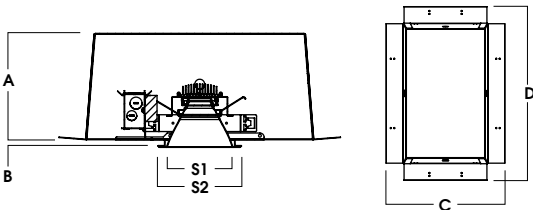

6" FIRE PRO - FIRE RATED DOWNLIGHT
OS SERIES / 2000 LUMENS MAX

A	B	C	D	S1	S2
9.5	.625	17.2	25.1	6.0	7.5
241.3 mm	15.9 mm	436.9 mm	637.5 mm	152.4 mm	190.5 mm

FPE6LEDOS - TRIM FLANGE / NON-IC RATED

APPLICATION

Fire Pro 6" LED recessed open aperture downlight for fire rated ceilings.

FEATURES

60 minutes rated firebox enclosure. Two-stage optical system for smooth light distribution. Zhaga International Standard LED module for ease of maintenance and replacement. Tool-less LED module, driver and J-Box access. Multi-Bar mounting brackets. Posi-lock trim retention torsion springs. Integral 0.625" collar.

TRIM FINISH

A variety of architectural powdercoat and anodized finishes are available.

Matte white flange is standard.

ELECTRONICS

LED module features high brightness white Osram LEDs. 3-step MacAdam Ellipse binning and CRI 84 minimum. Full range of electronic 120V/277V and dimming drivers.

CONSTRUCTION

Housing / frame constructed of #20 ga. galvanized steel. Self-flanged one piece trim spun from 0.063" high purity aluminum and finished to specification. Extruded and machined 6063-H32 aluminum heatsink. T.I.M. gasket for optimal thermal management.

CODE COMPLIANCE

ASTM E119-05a, UL 263, UBC 7-1, NFPA 251, ANSI A2.1. Certified by Omega Point Laboratories. Certified by Intertek and Warnock Hersey. BAA Compliant. Non-IC rated. ETL certified to meet US and Canadian standards. Suitable for dry or damp locations. LM79/LM80/TM21 data available. Optional Wet location. Manufactured and tested to UL standards No. 1598/8750.

WATTAGE / LUMENS DATA				
PART NUMBER	SOURCE LUMENS¹	DELIVERED LUMENS²	SYSTEM WATTS	LPW
FPE6LEDOS10L	1100	1033	11	99
FPE6LEDOS15L	1500	1205	13	91
FPE6LEDOS20L	2000	1685	20	84

SERIES	LUMENS¹	CCT	DRIVER / VOLTAGE³	OPTIONS⁴	FIREBOX	TRIM	FINISH⁶	TRIM OPTIONS	
FPE6LEDOS	10L	1100 Lm	E Electronic Driver 1% ELV/MLV, 120V DS2W1 DO10 DS10 1% 0-10V	1 120V 2 277V	H12 12" - 24" Expandable Bars FS Fusing CR Corrosion Resistant PR⁸ Deep Ceiling Extension GR Goof Ring AMB Anti-Microbial Finish	FB2012 60 Minutes Rated Enclosure	AR6223OS	SO⁹ Micro Prism Solite™ Lens GL Clear Glass Lens FG Frosted Glass Lens GS Gasket WL Wet Location PF¹⁰ Polished Flange AMB Anti-Microbial Finish	
	15L	1500 Lm							MB Matte Black SG Semi-Diffuse
	20L	2000 Lm							HZ Haze Full Diffuse PT Platinum Silver BZ Bronze OB Oil Rubbed Bronze CH Charcoal AS Anodic Sapphire AN Anodic Natural AC Anodic Champagne AZ Anodic Bronze AK Anodic Black AM Anodic Malachite SN Sun Gold CO Copper Metallic GH Graphite CC⁸ Custom Color

EXAMPLE: FPE6LEDOS10L35KE1/FB2012/AR6223OSMWSO

NOTES:
1 Nominal Source Lumens at 35K 2 Delivered Lumens at 35K with E1-AR6223OS-MW-SO 3 Contact Factory for Additional Options 4 See Product Options Page for Details 5 Contact Factory 6 Inside Trim And Flange Will Match Color Specified 7 Standard Finish 8 Contact Factory for Special Finishes 9 Standard Lens 10 Flange and Reflector Same Finish

PROJECT: _____
TYPE: _____