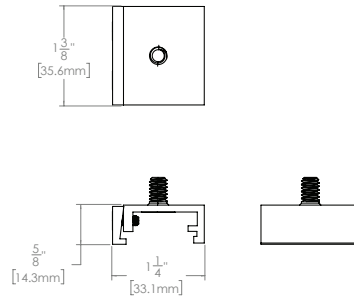

TEK & HTEK - Track Clip

TEKCW - White Clip
TEKCB - Black Clip