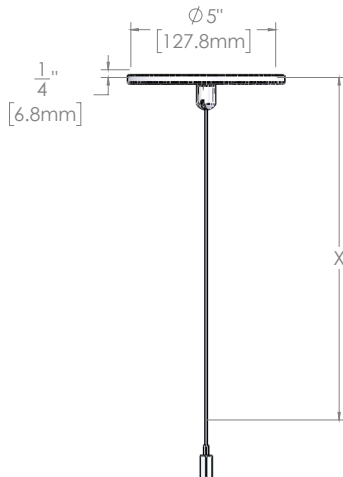

### BET - Track Clip Base

BETC

### CB - Cable Only

CB (AC Cable 1/6) - For OT/HOT & TEK/HTEK & BET - will use the MGR-SE-1/4-20-M, Mini Side Exit Gripper nickel plated

- |   |   |
|---|---|
| <b>TCB24WH</b> - 24", White                                     | <b>TCB24BK</b> - 24", Black                                     |
| <b>TCB36WH</b> - 36", White                                     | <b>TCB36BK</b> - 36", Black                                     |
| <b>TCB72WH</b> - 72", White                                     | <b>TCB72BK</b> - 72", Black                                     |
| <b>TCBC(XX)WH</b> - Custom Length, White<br>(Specify in Inches) | <b>TCBC(XX)BK</b> - Custom Length, Black<br>(Specify in Inches) |