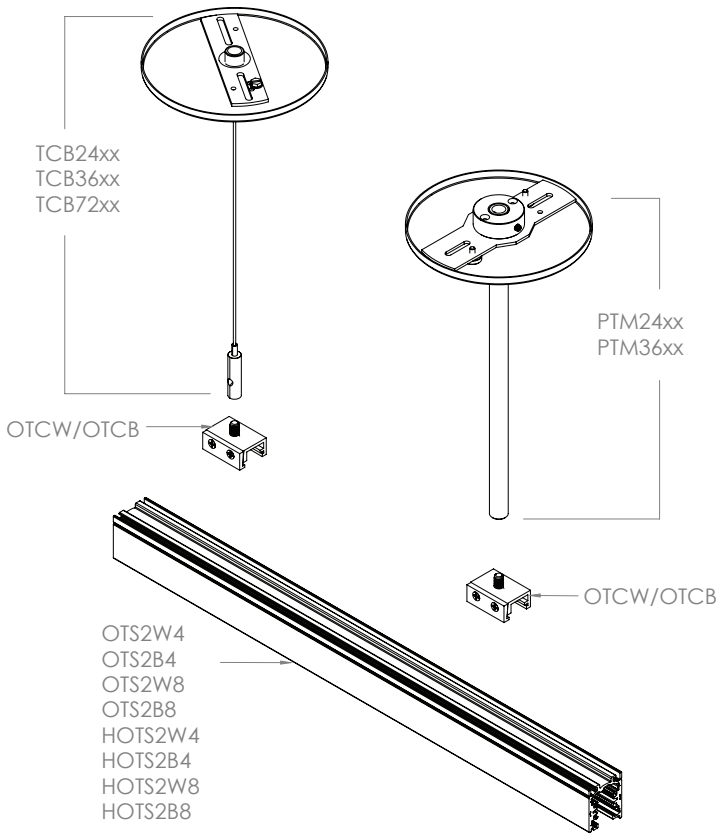

OT & HOT